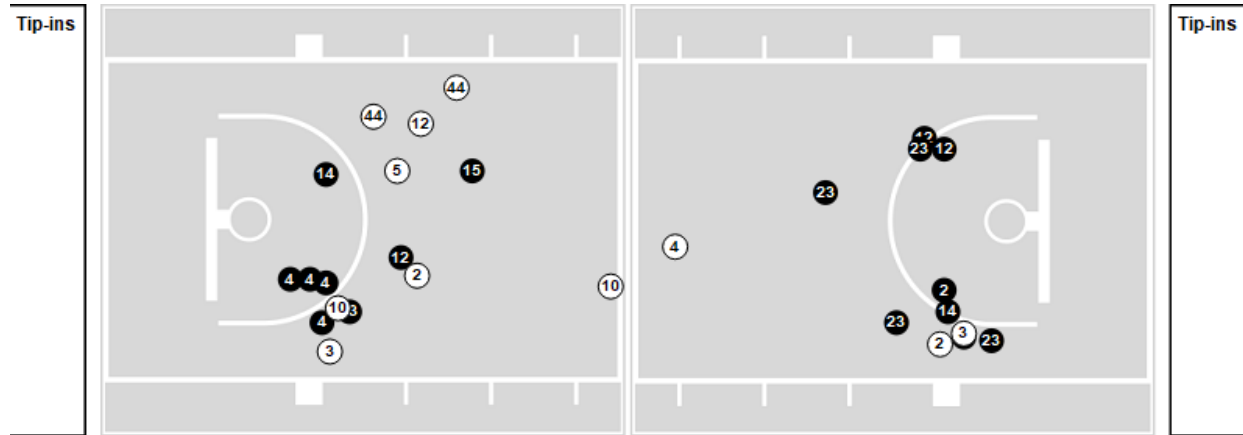

● Made    ○ Missed    N - Player Number

#3 Thomas More	M/A	%
Field Goals	30/67	45
2 Points	18/31	58
3 Points	12/36	33
Free Throws	12/17	71

#3 Thomas More	M/A	%
Points in the Paint	34 (17/28)	61
Fast Break Points	8 (4/4)	100
Second Chance Points	13 (7/13)	54
Effective FG%	54	