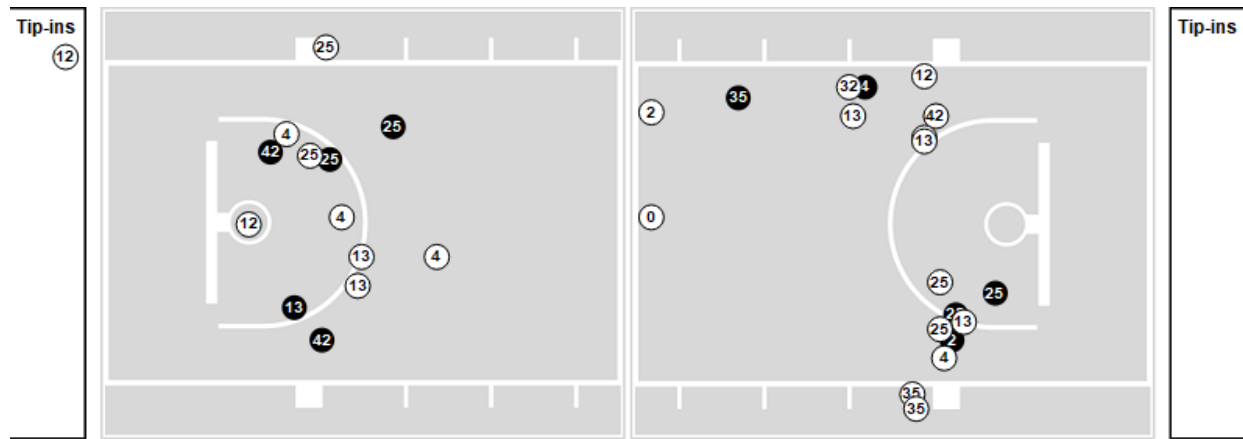

Shots in the Paint

N Made   **(N)** Missed   **N** - Player Number

#22 Concordia (Neb.)	M/A	%
Field Goals	21/58	36
2 Points	11/34	32
3 Points	10/24	42
Free Throws	15/27	56

#22 Concordia (Neb.)	M/A	%
Points in the Paint	20 (10/29)	34
Fast Break Points	7 (5/8)	63
Second Chance Points	9 (5/11)	45
Effective FG%	45