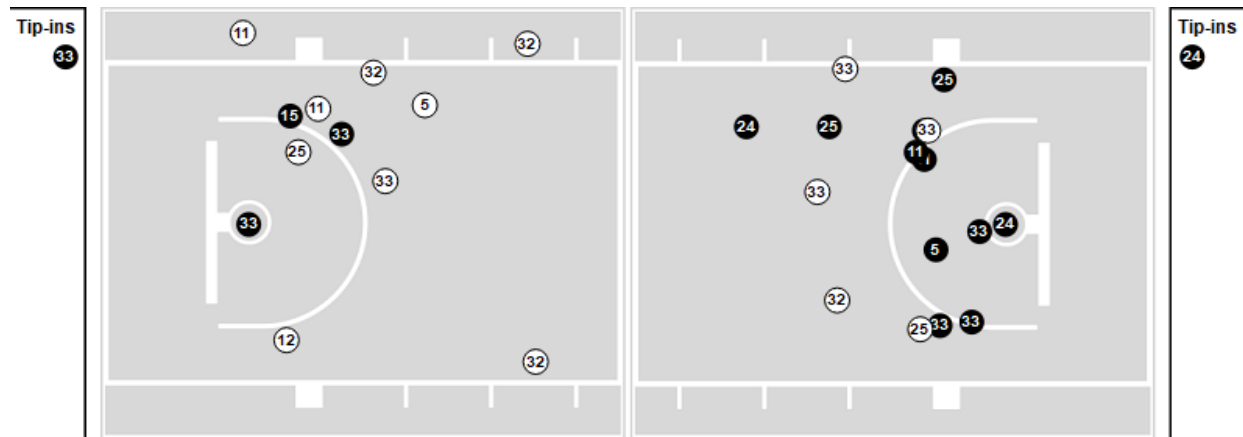

Shots in the Paint

N Made   **(N)** Missed   **N** - Player Number

#1 Campbellville	M/A	%
Field Goals	22/58	38
2 Points	15/35	43
3 Points	7/23	30
Free Throws	13/20	65

#1 Campbellville	M/A	%
Points in the Paint	28 (14/24)	58
Fast Break Points	4 (3/6)	50
Second Chance Points	12 (7/11)	64
Effective FG%	44