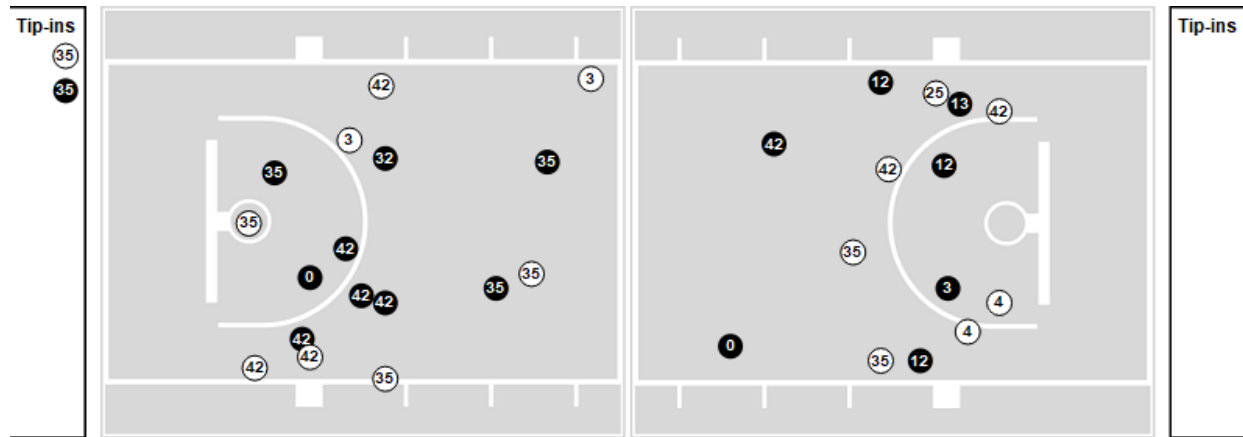

Shots in the Paint

N Made   **N** Missed   N - Player Number

#22 Concordia (Neb.)	M/A	%
Field Goals	20/57	35
2 Points	17/34	50
3 Points	3/23	13
Free Throws	14/22	64

#22 Concordia (Neb.)	M/A	%
Points in the Paint	34 (17/31)	55
Fast Break Points	10 (6/6)	100
Second Chance Points	11 (9/18)	50
Effective FG%	38