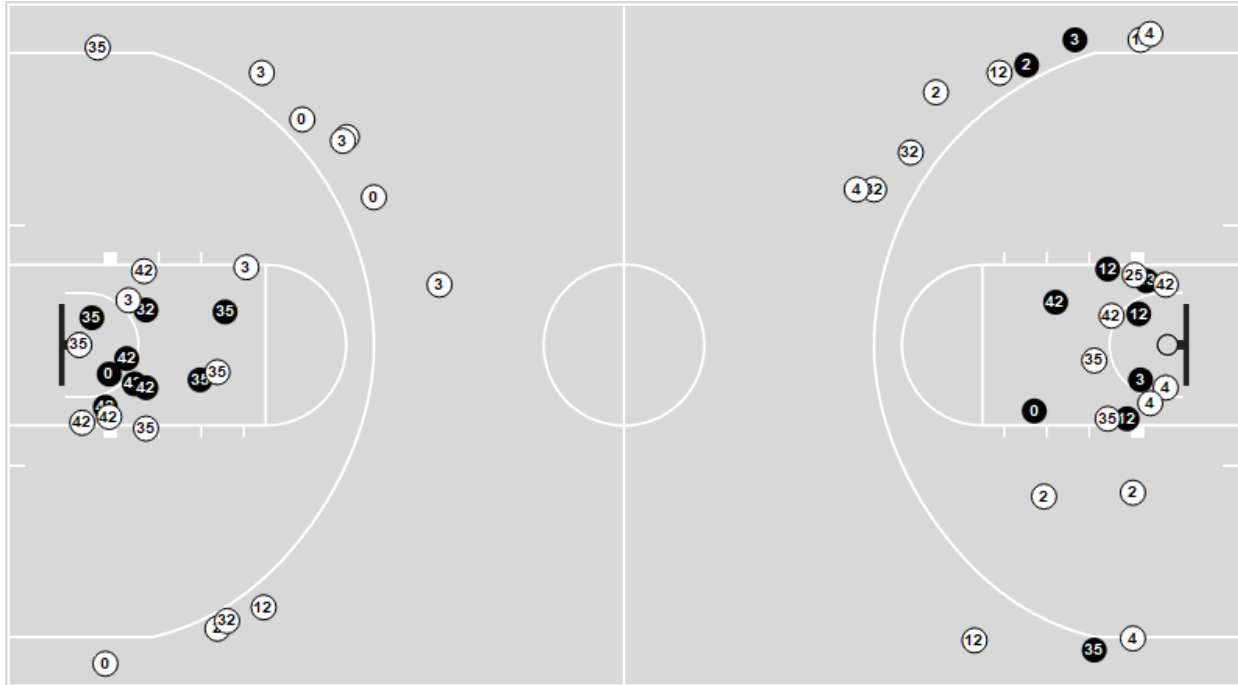

Players => All ; FG Types => All ; Results => All ;
#22 Concordia (Neb.)

All Field Goals