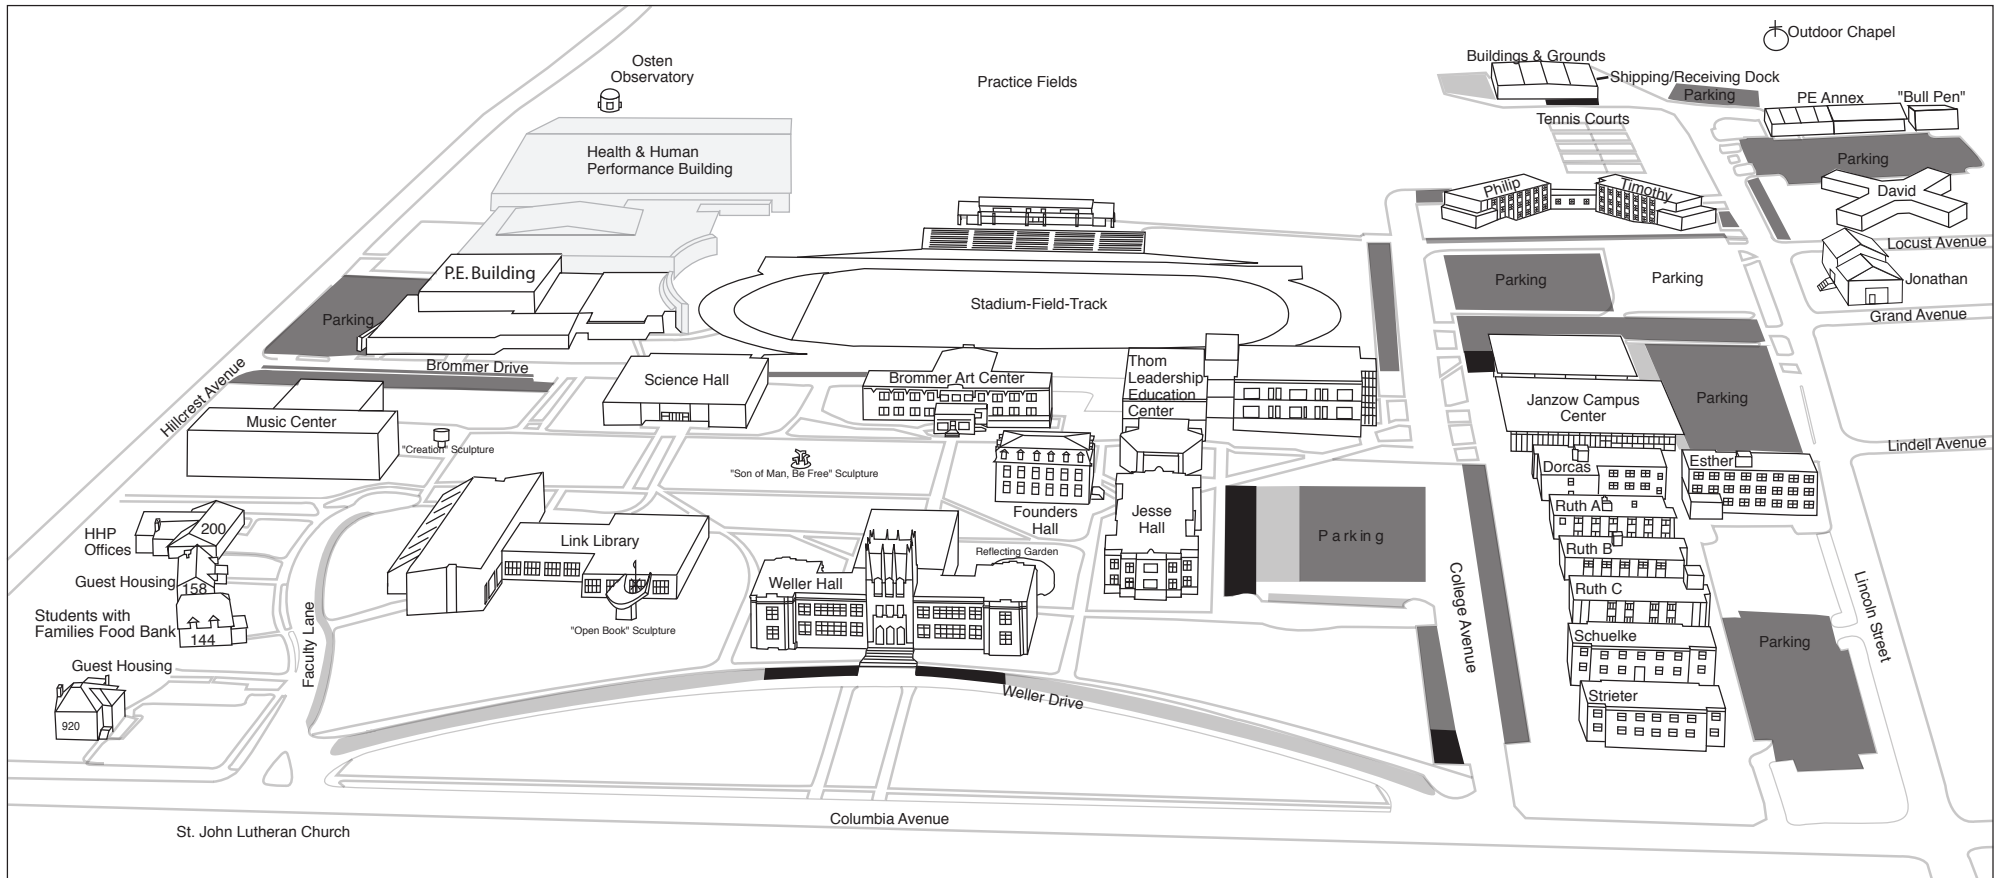

CONCORDIA UNIVERSITY

NEBRASKA

800 North Columbia Avenue Seward, Nebraska 68434 800 535 5494 admiss@cune.edu

316388/21/08

Driving Directions:

From I-80: Take the Seward exit. Go north on Hwy. 15, 6 miles to the first stop light and turn right. Turn left at Columbia Avenue.

From U.S. 34: Turn north on Columbia Avenue.

From Hwy. 15 North: Proceed south on Hwy. 15 to Hillcrest Avenue and turn left at the Concordia sign. Turn right at Columbia Avenue.

- Visitor Parking Only
- Visitor, Faculty, Staff & Student Parking
- Faculty and Staff Parking Only