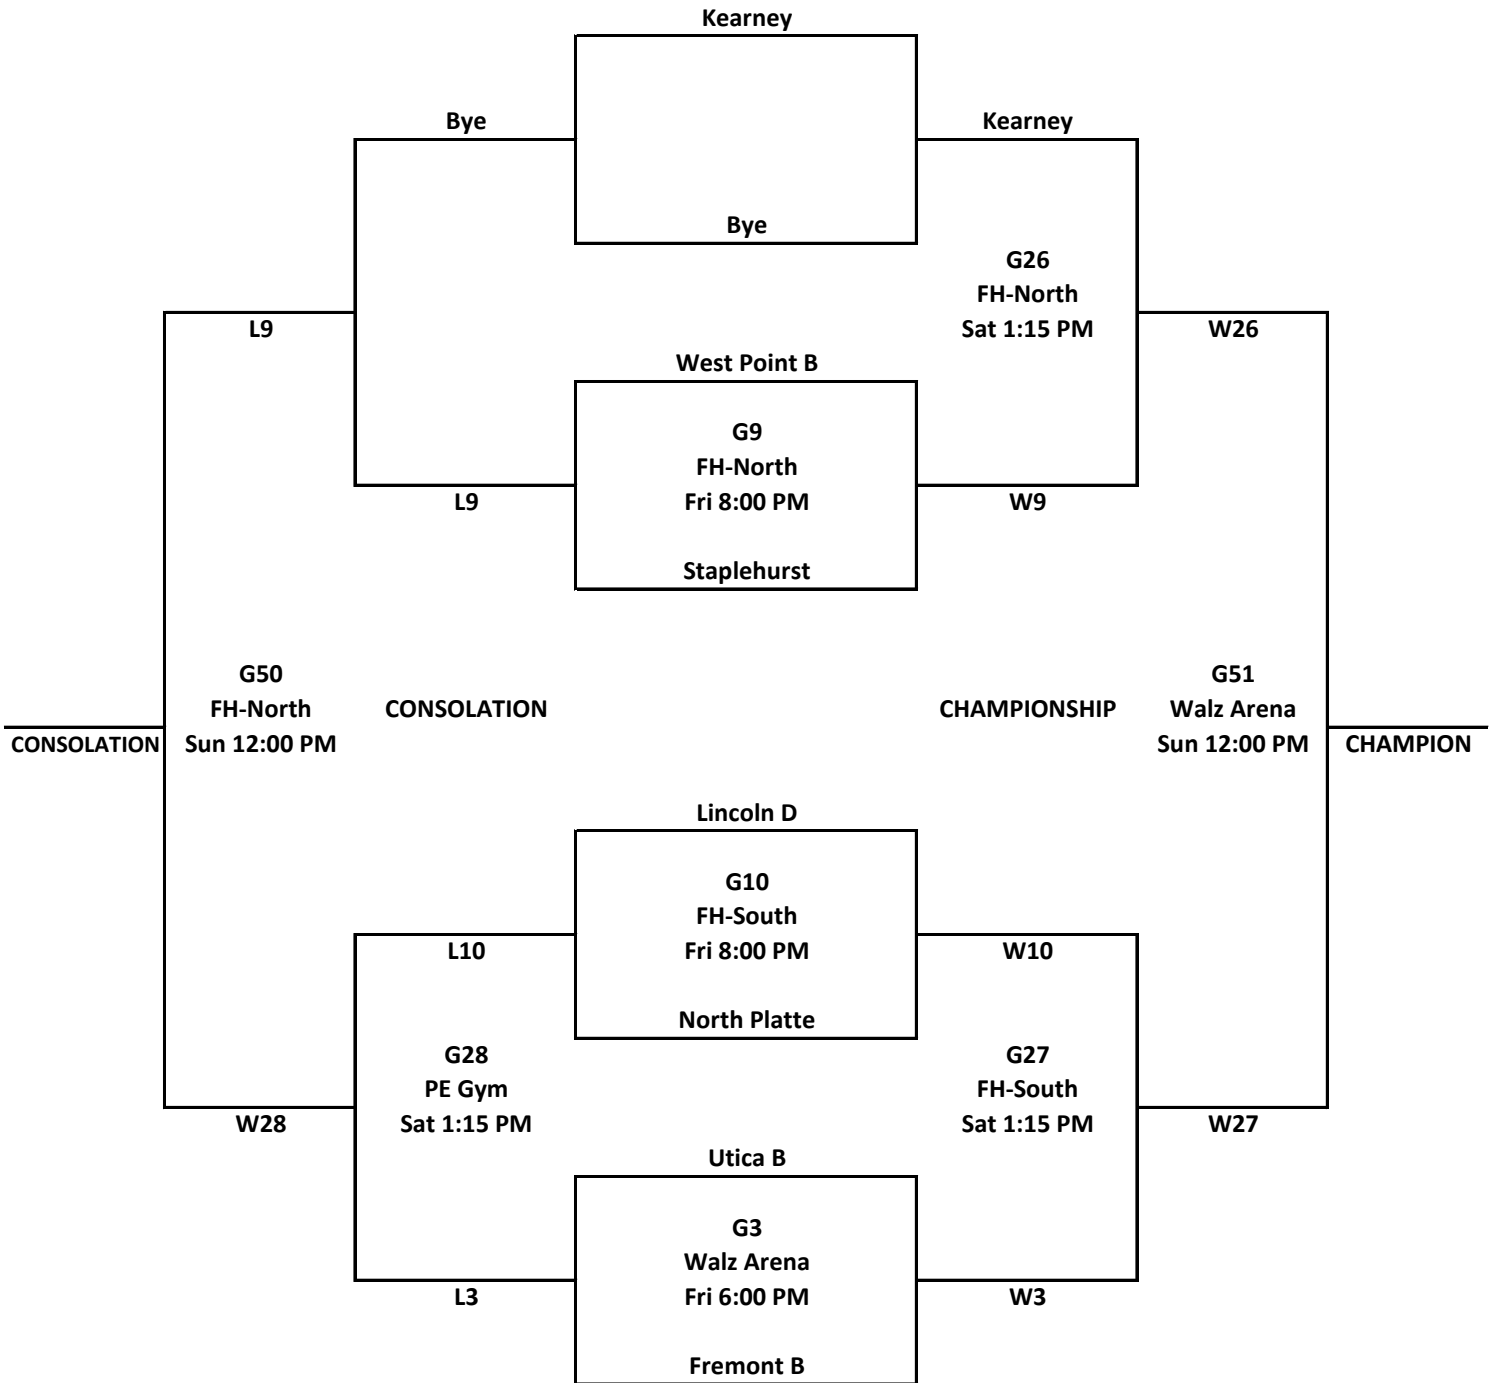

CLASS B Boys C-Club 2018

LOCATIONS:

Walz Human Performance Center
Walz Arena
Field House - North
Field House - South

PE Building
PE Gym

St John Lutheran Church & School

*St. John Gym

*NOTE: games at St. John Gym may move to Walz Arena depending on CUNE basketball playoffs

CLASS C Boys C-Club 2018

LOCATIONS:

Walz Human Performance Center
Walz Arena
Field House - North
Field House - South

PE Building
PE Gym

St John Lutheran Church & School

*St. John Gym

*NOTE: games at St. John Gym may move to Walz Arena depending on CUNE basketball playoffs

CLASS D Boys C-Club 2018

LOCATIONS:

Walz Human Performance Center
 Walz Arena
 Field House - North
 Field House - South

PE Building
 PE Gym

St John Lutheran Church & School

*St. John Gym

*NOTE: games at St. John Gym may move to Walz Arena depending on CUNE basketball playoffs