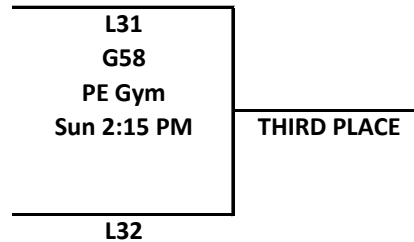

CLASS B Boys C-Club 2018

LOCATIONS:

Walz Human Performance Center
Walz Arena
Field House - North
Field House - South

PE Building
PE Gym

St John Lutheran Church & School

*St. John Gym

*NOTE: games at St. John Gym may move to Walz Arena depending on CUNE basketball playoffs

CLASS C Boys C-Club 2018

LOCATIONS:

Walz Human Performance Center
Walz Arena
Field House - North
Field House - South

PE Building
PE Gym

St John Lutheran Church & School

*St. John Gym

*NOTE: games at St. John Gym may move to Walz Arena depending on CUNE basketball playoffs

CLASS D Boys C-Club 2018

LOCATIONS:

Walz Human Performance Center
 Walz Arena
 Field House - North
 Field House - South

PE Building
 PE Gym

St John Lutheran Church & School

*St. John Gym

*NOTE: games at St. John Gym may move to Walz Arena depending on CUNE basketball playoffs