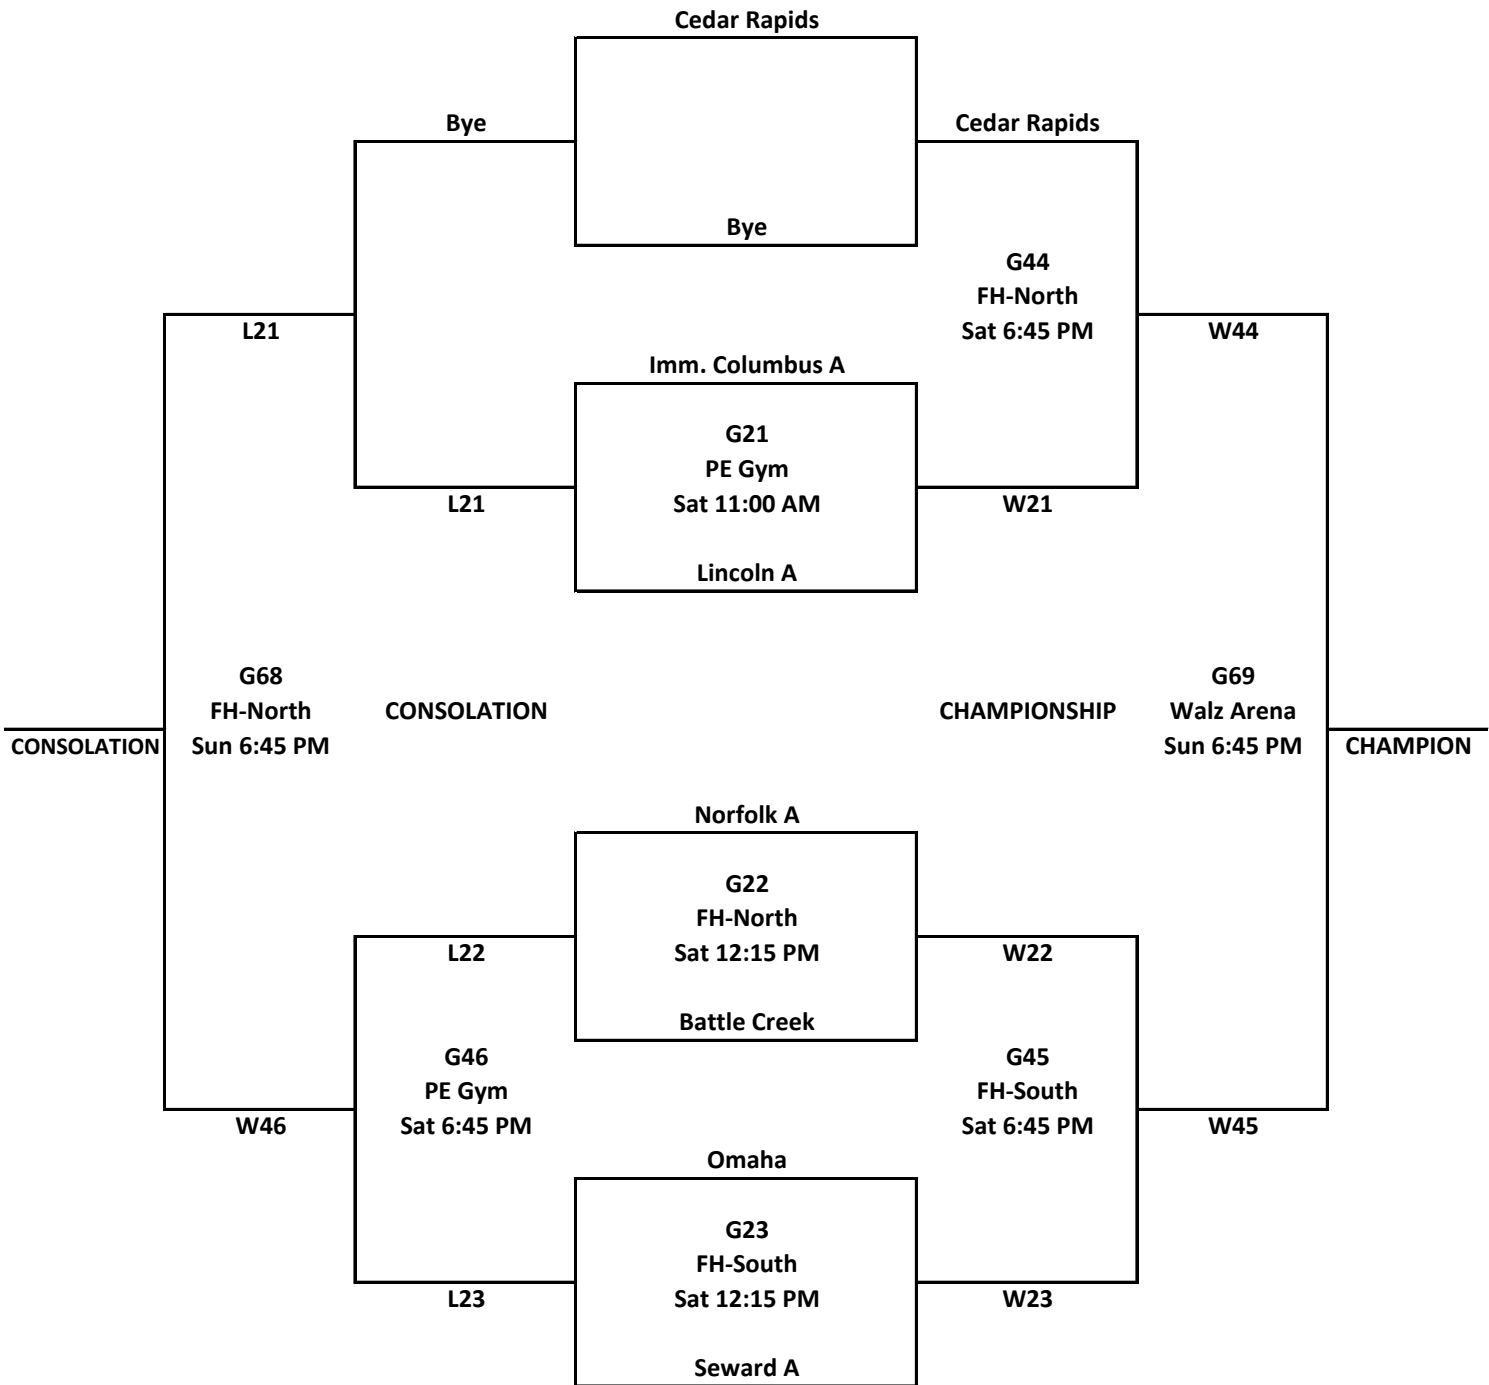

CLASS A Boys C-Club 2018

LOCATIONS:

Walz Human Performance Center

- Walz Arena
- Field House - North
- Field House - South

PE Building
PE Gym

St John Lutheran Church & School

*St. John Gym

*NOTE: games at St. John Gym may move to Walz Arena depending on CUNE basketball playoffs

CLASS B Boys C-Club 2018

LOCATIONS:

Walz Human Performance Center
Walz Arena
Field House - North
Field House - South

PE Building
PE Gym

St John Lutheran Church & School

*St. John Gym

*NOTE: games at St. John Gym may move to Walz Arena depending on CUNE basketball playoffs

CLASS C Boys C-Club 2018

LOCATIONS:

Walz Human Performance Center
Walz Arena
Field House - North
Field House - South

PE Building
PE Gym

St John Lutheran Church & School

*St. John Gym

*NOTE: games at St. John Gym may move to Walz Arena depending on CUNE basketball playoffs