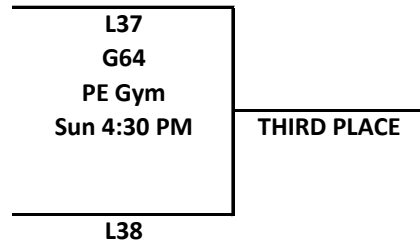

CLASS B Boys C-Club 2018

LOCATIONS:

Walz Human Performance Center
Walz Arena
Field House - North
Field House - South

PE Building
PE Gym

St John Lutheran Church & School

*St. John Gym

*NOTE: games at St. John Gym may move to Walz Arena depending on CUNE basketball playoffs

CLASS C Boys C-Club 2018

LOCATIONS:

Walz Human Performance Center
Walz Arena
Field House - North
Field House - South

PE Building
PE Gym

St John Lutheran Church & School

*St. John Gym

*NOTE: games at St. John Gym may move to Walz Arena depending on CUNE basketball playoffs