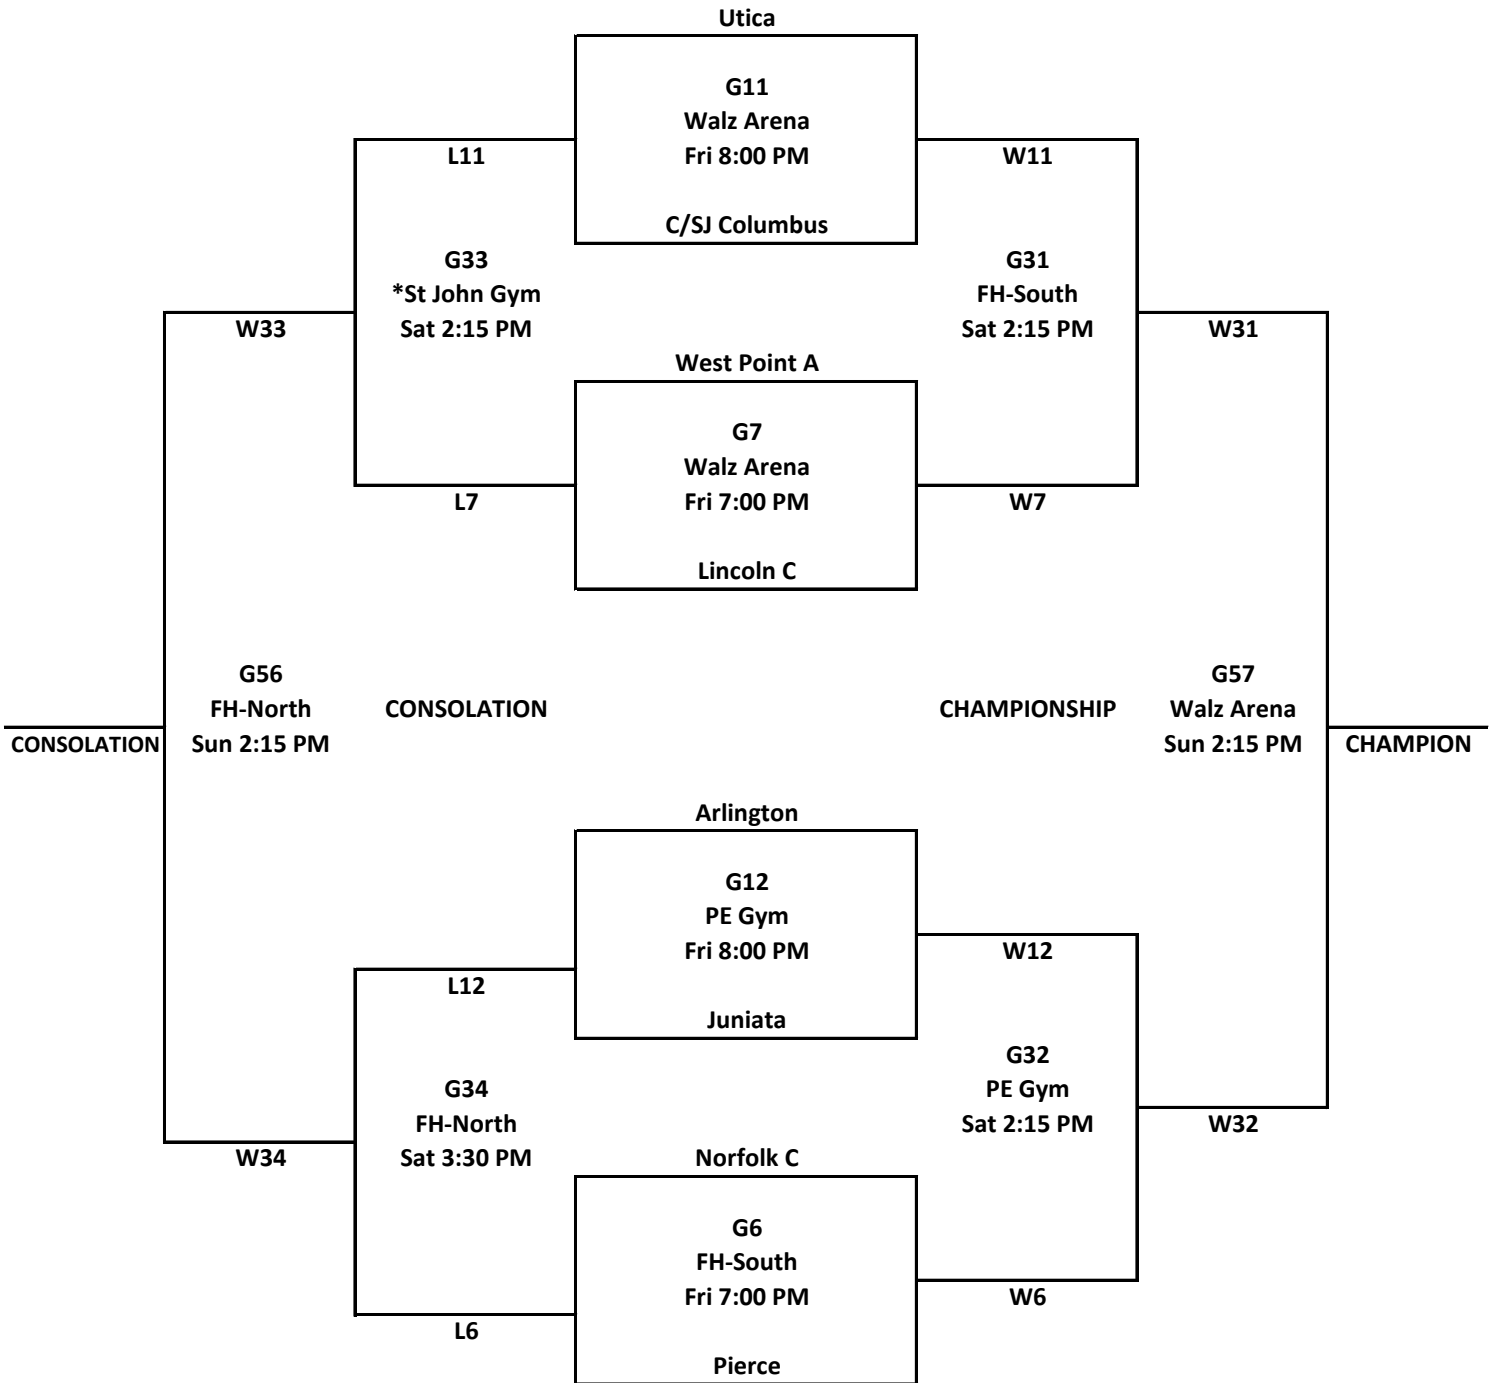

CLASS A Boys C-Club 2018

LOCATIONS:

Walz Human Performance Center

- Walz Arena
- Field House - North
- Field House - South

PE Building
PE Gym

St John Lutheran Church & School

*St. John Gym

*NOTE: games at St. John Gym may move to Walz Arena depending on CUNE basketball playoffs

CLASS B Boys C-Club 2018

LOCATIONS:

Walz Human Performance Center
Walz Arena
Field House - North
Field House - South

PE Building
PE Gym

St John Lutheran Church & School

*St. John Gym

*NOTE: games at St. John Gym may move to Walz Arena depending on CUNE basketball playoffs

CLASS C Boys C-Club 2018

LOCATIONS:

Walz Human Performance Center
Walz Arena
Field House - North
Field House - South

PE Building
PE Gym

St John Lutheran Church & School

*St. John Gym

*NOTE: games at St. John Gym may move to Walz Arena depending on CUNE basketball playoffs