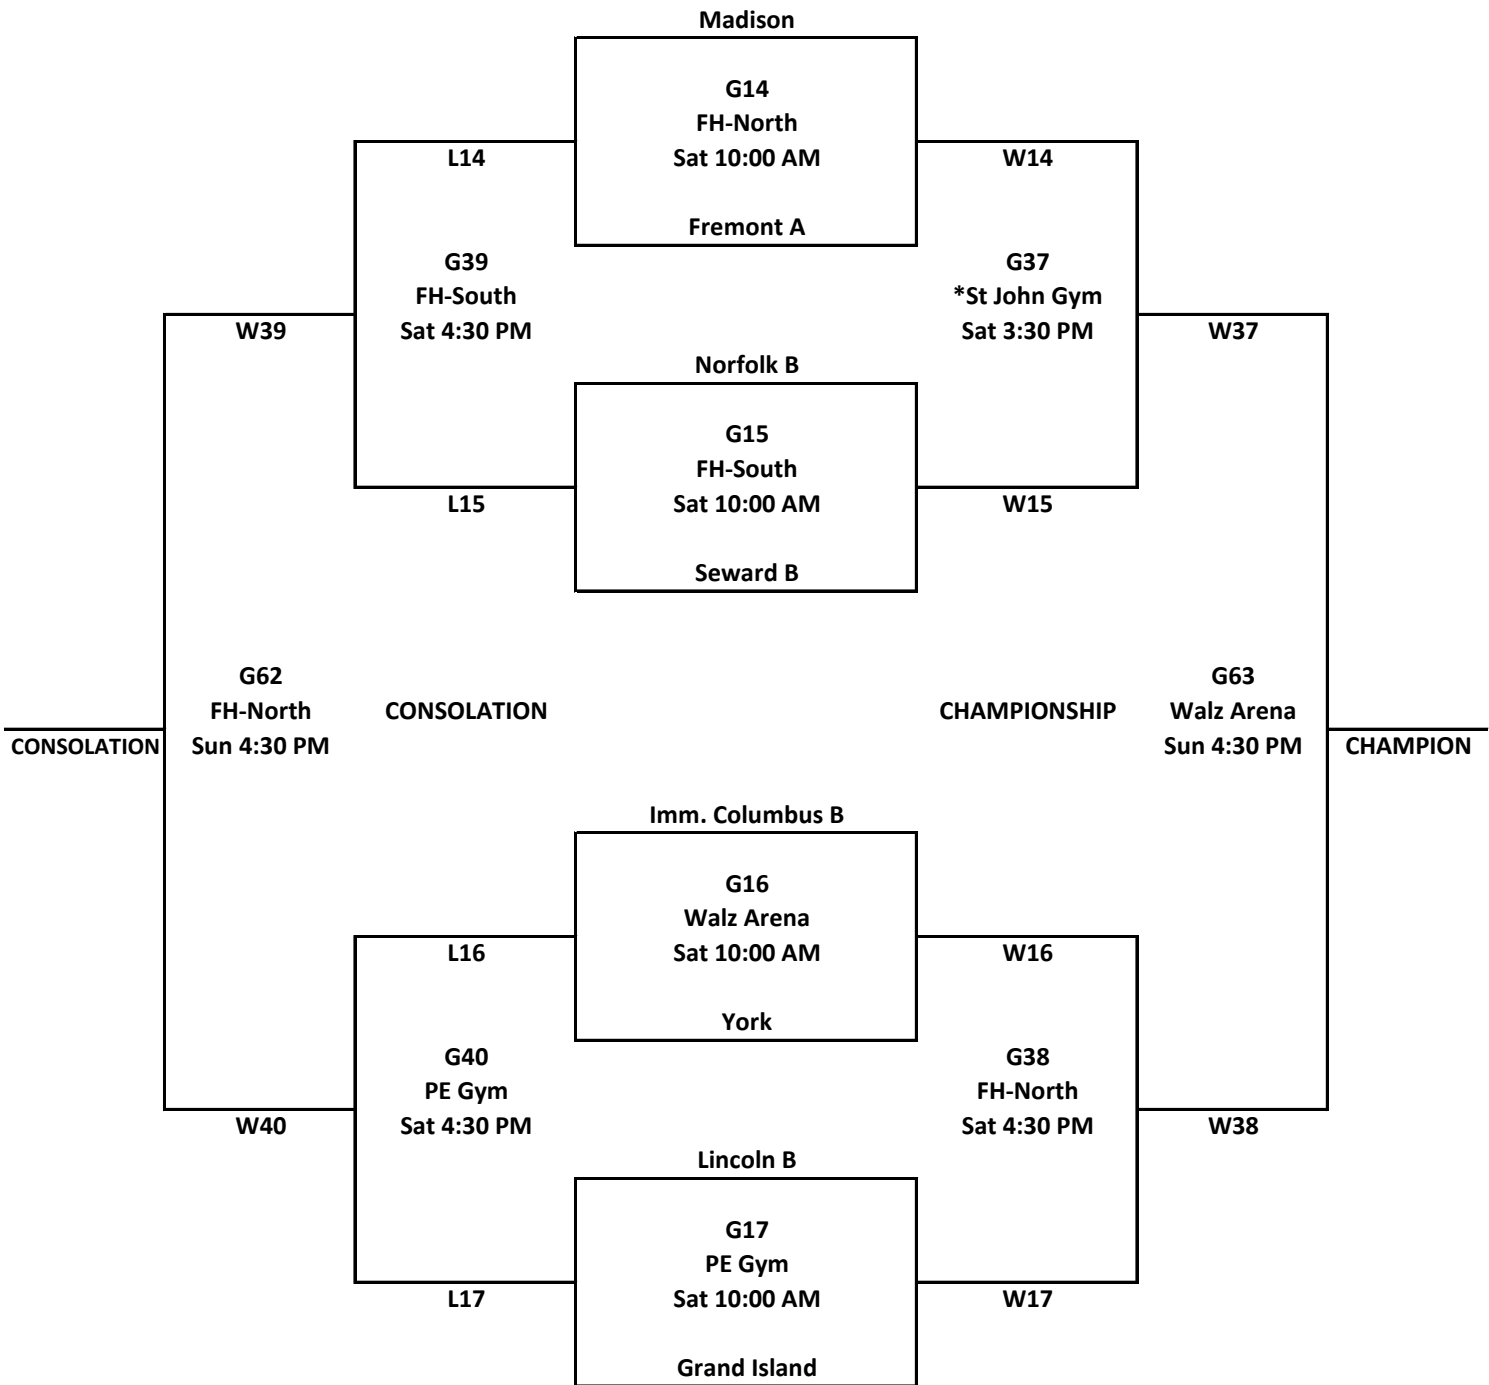

CLASS A Boys C-Club 2018

LOCATIONS:

Walz Human Performance Center

- Walz Arena
- Field House - North
- Field House - South

PE Building
PE Gym

St John Lutheran Church & School

*St. John Gym

*NOTE: games at St. John Gym may move to Walz Arena depending on CUNE basketball playoffs

CLASS B Boys C-Club 2018

LOCATIONS:

Walz Human Performance Center
Walz Arena
Field House - North
Field House - South

PE Building
PE Gym

St John Lutheran Church & School

*St. John Gym

*NOTE: games at St. John Gym may move to Walz Arena depending on CUNE basketball playoffs

CLASS C Boys C-Club 2018

LOCATIONS:

Walz Human Performance Center
Walz Arena
Field House - North
Field House - South

PE Building
PE Gym

St John Lutheran Church & School

*St. John Gym

*NOTE: games at St. John Gym may move to Walz Arena depending on CUNE basketball playoffs

CLASS D Boys C-Club 2018

LOCATIONS:

Walz Human Performance Center
 Walz Arena
 Field House - North
 Field House - South

PE Building
 PE Gym

St John Lutheran Church & School

*St. John Gym

*NOTE: games at St. John Gym may move to Walz Arena depending on CUNE basketball playoffs