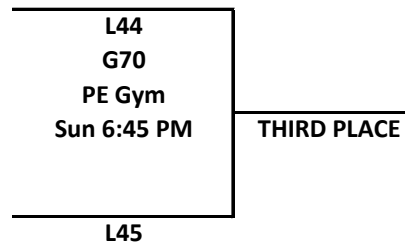

CLASS A Boys C-Club 2018

LOCATIONS:

Walz Human Performance Center

- Walz Arena
- Field House - North
- Field House - South

PE Building
PE Gym

St John Lutheran Church & School

*St. John Gym

*NOTE: games at St. John Gym may move to Walz Arena depending on CUNE basketball playoffs

CLASS B Boys C-Club 2018

LOCATIONS:

Walz Human Performance Center
Walz Arena
Field House - North
Field House - South

PE Building
PE Gym

St John Lutheran Church & School

*St. John Gym

*NOTE: games at St. John Gym may move to Walz Arena depending on CUNE basketball playoffs

CLASS C Boys C-Club 2018

LOCATIONS:

Walz Human Performance Center
Walz Arena
Field House - North
Field House - South

PE Building
PE Gym

St John Lutheran Church & School

*St. John Gym

*NOTE: games at St. John Gym may move to Walz Arena depending on CUNE basketball playoffs