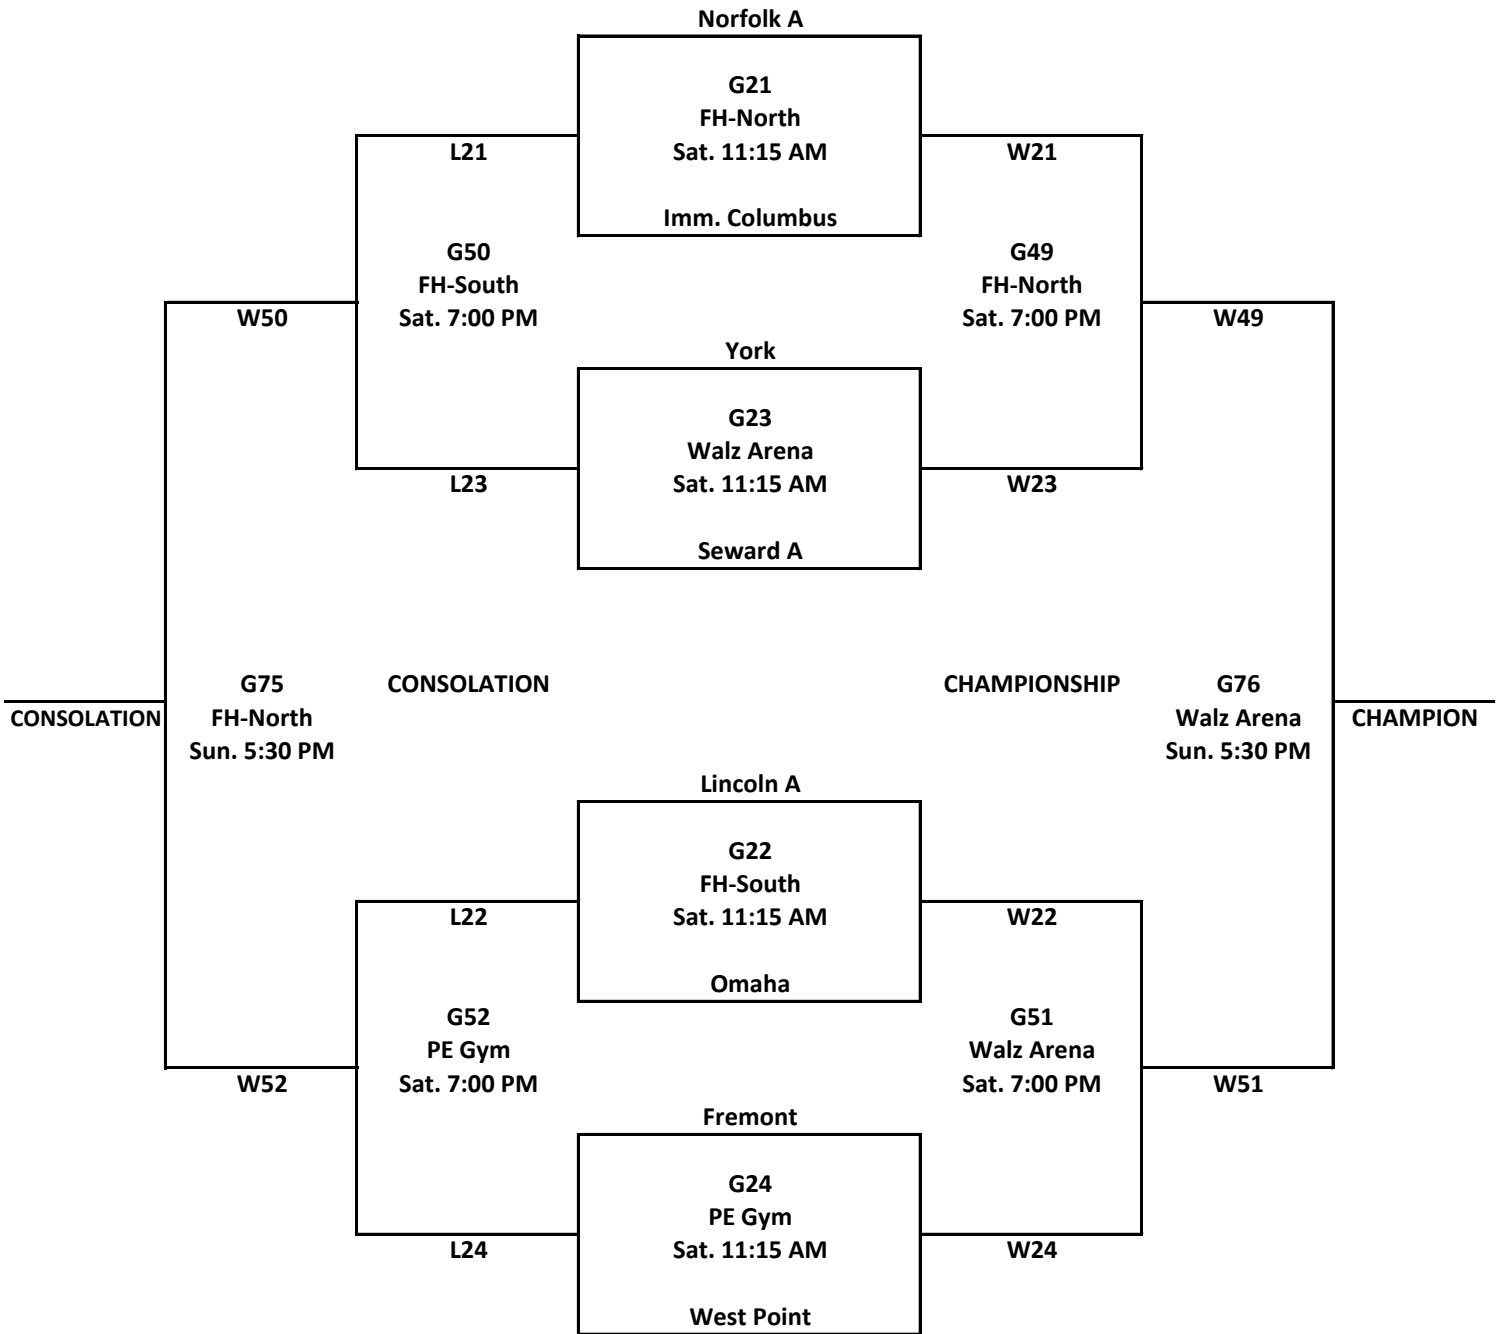

CLASS A Girls C-Club 2016

LOCATIONS:

Walz Human Performance Center

- Walz Arena
- Field House - North
- Field House - South

PE Building
PE Gym

Seward Elementary

*Elem. Gym

*NOTE: games at Elem. Gym may move to Walz Arena depending on CUNE basketball playoffs

St John's Lutheran Church & School

St. John's Gym

CLASS B Girls C-Club 2016

LOCATIONS:

Walz Human Performance Center

- Walz Arena
- Field House - North
- Field House - South

PE Building
PE Gym

Seward Elementary

*Elem. Gym

*NOTE: games at Elem. Gym may move to Walz Arena depending on CUNE basketball playoffs

St John's Lutheran Church & School

St. John's Gym

CLASS C Girls C-Club 2016

LOCATIONS:

Walz Human Performance Center

- Walz Arena
- Field House - North
- Field House - South

PE Building
PE Gym

Seward Elementary

*Elem. Gym

*NOTE: games at Elem. Gym may move to Walz Arena depending on CUNE basketball playoffs

St John's Lutheran Church & School