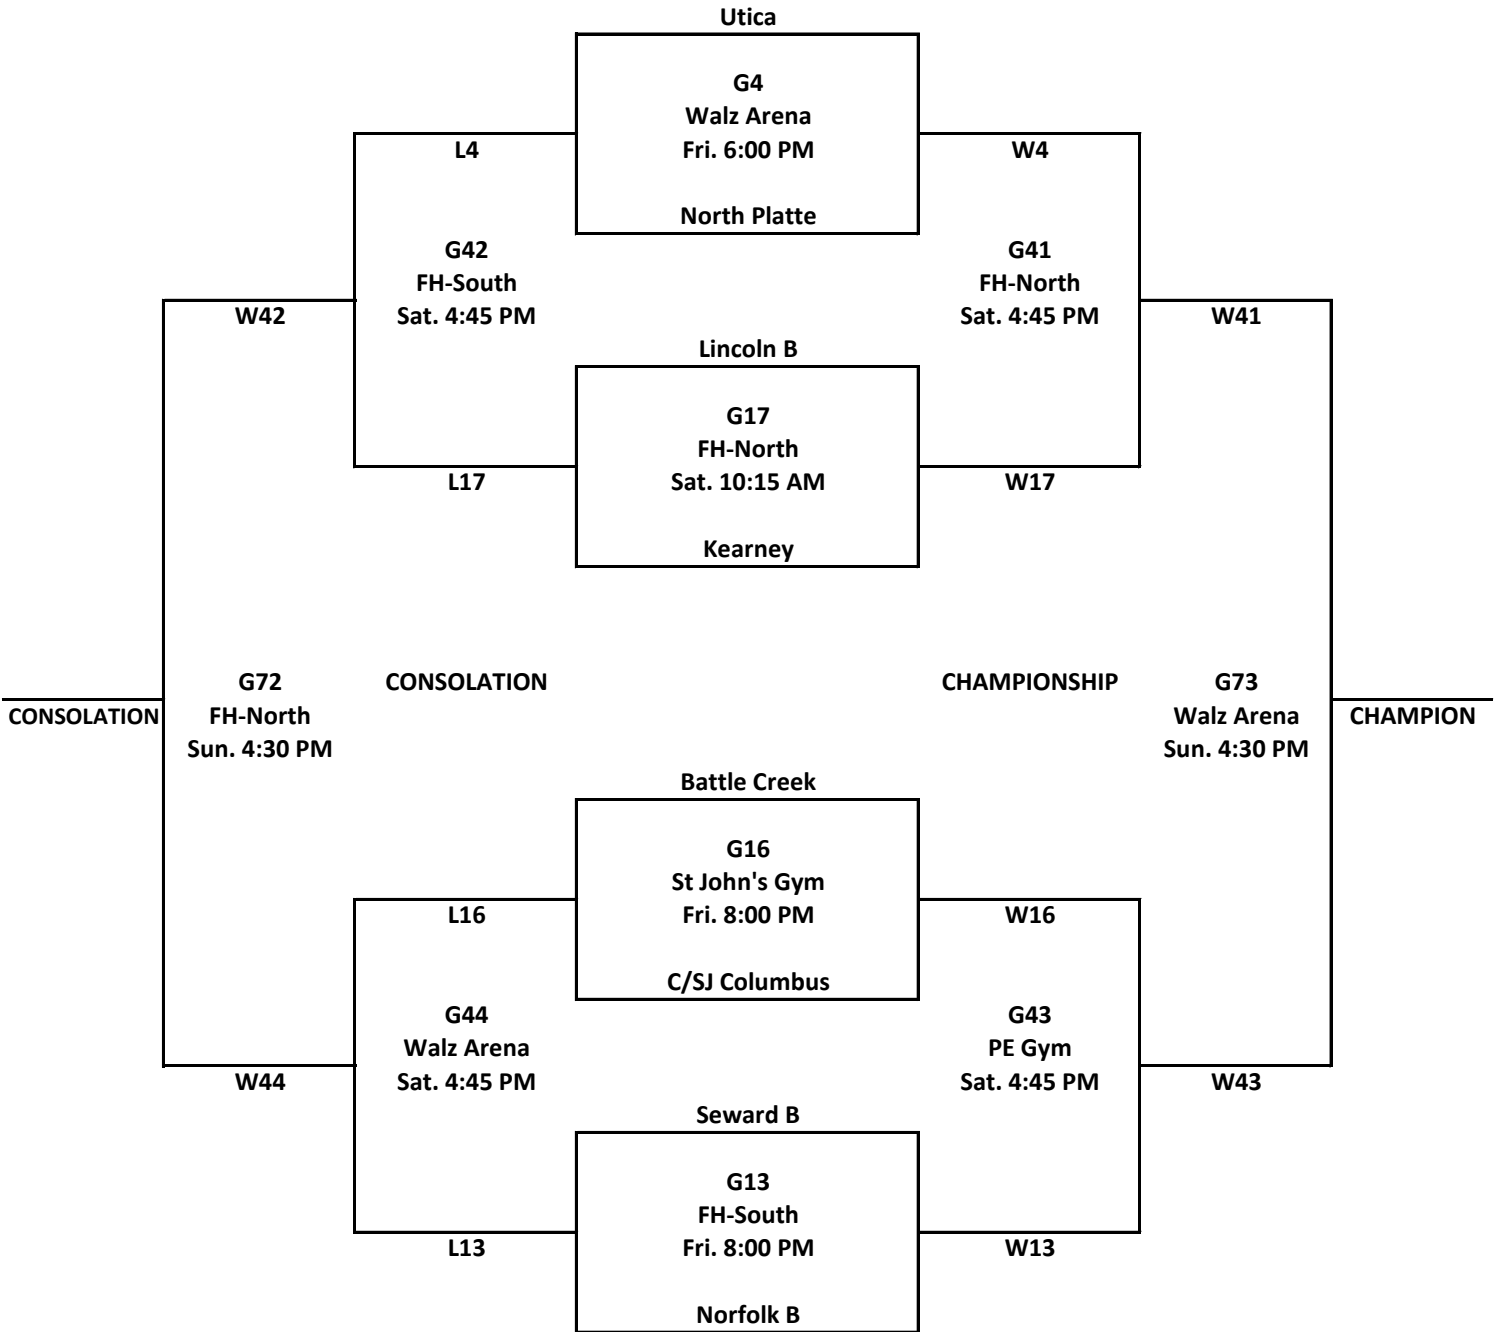

CLASS A Girls C-Club 2016

LOCATIONS:

Walz Human Performance Center

- Walz Arena
- Field House - North
- Field House - South

PE Building
PE Gym

Seward Elementary

*Elem. Gym

*NOTE: games at Elem. Gym may move to Walz Arena depending on CUNE basketball playoffs

St John's Lutheran Church & School

St. John's Gym

CLASS B Girls C-Club 2016

LOCATIONS:

Walz Human Performance Center

- Walz Arena
- Field House - North
- Field House - South

PE Building
PE Gym

Seward Elementary

*Elem. Gym

*NOTE: games at Elem. Gym may move to Walz Arena depending on CUNE basketball playoffs

St John's Lutheran Church & School

St. John's Gym

CLASS C Girls C-Club 2016

LOCATIONS:

Walz Human Performance Center

- Walz Arena
- Field House - North
- Field House - South

PE Building
PE Gym

Seward Elementary

*Elem. Gym

*NOTE: games at Elem. Gym may move to Walz Arena depending on CUNE basketball playoffs

St John's Lutheran Church & School