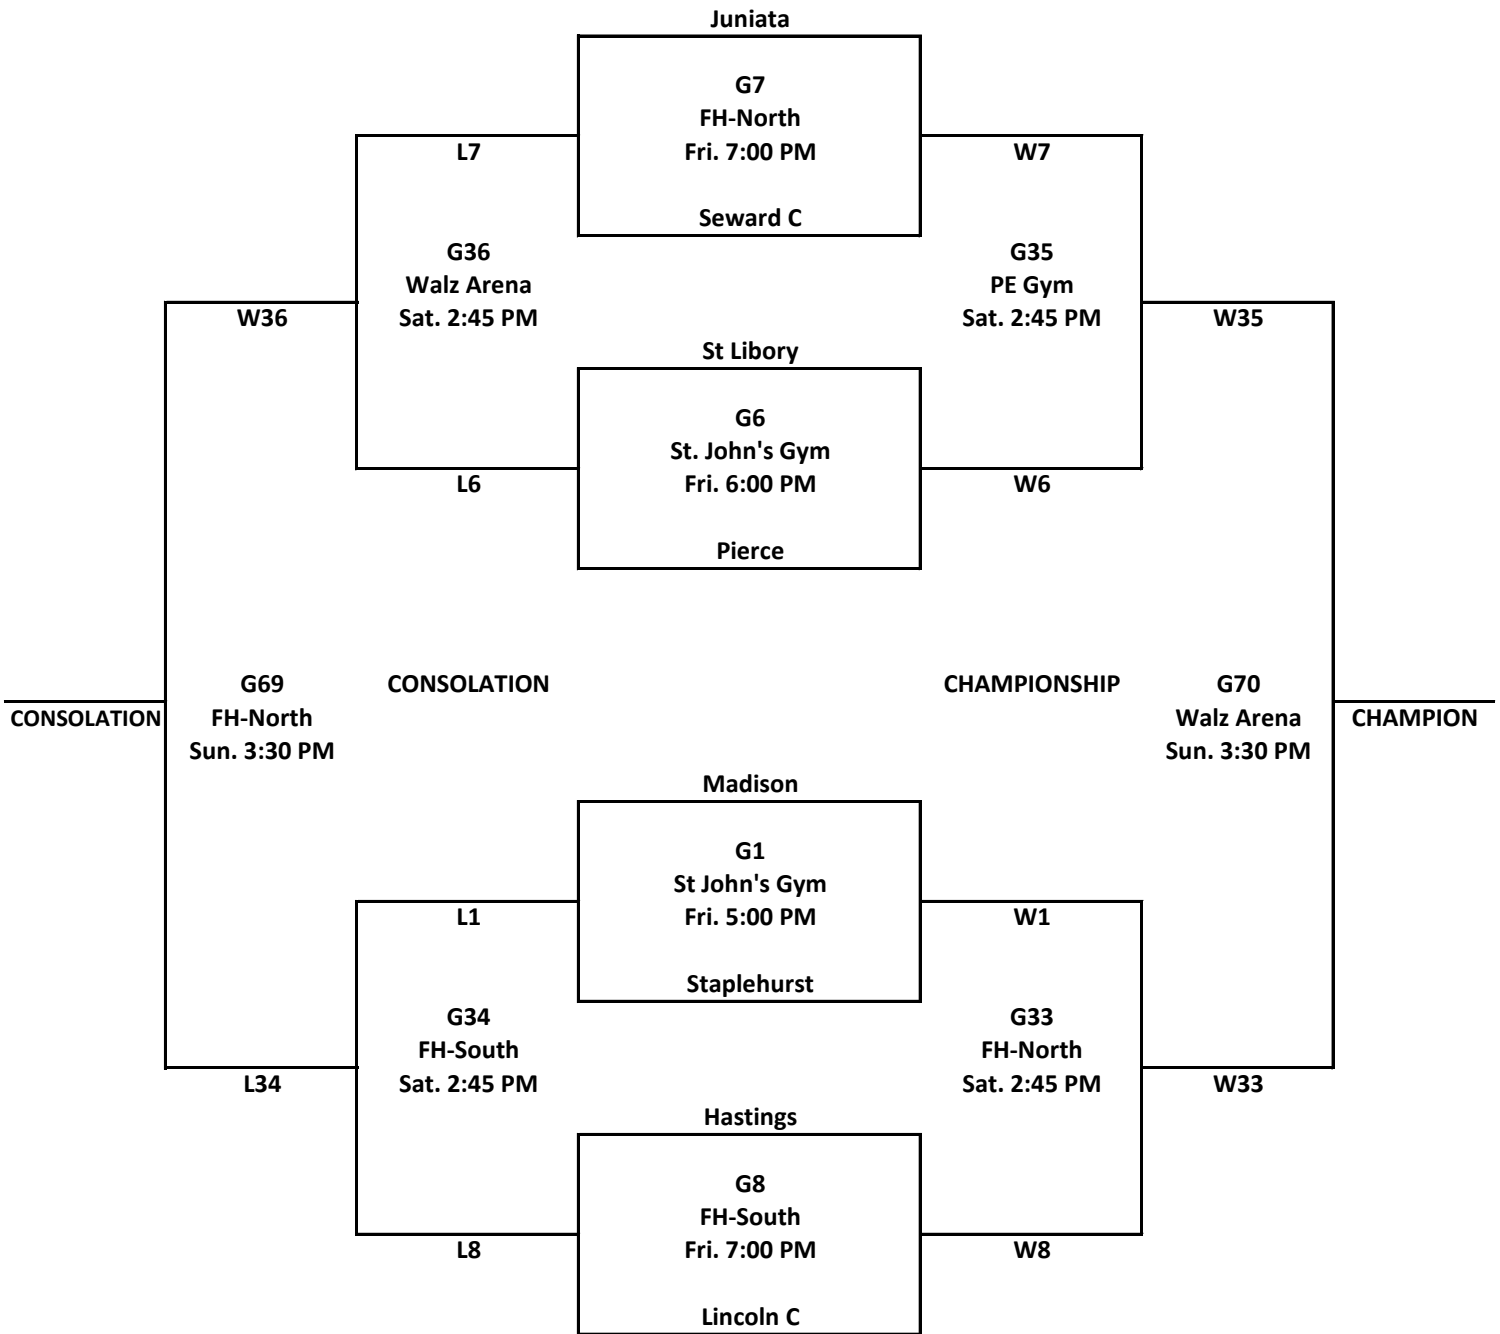

CLASS A Girls C-Club 2016

LOCATIONS:

Walz Human Performance Center

- Walz Arena
- Field House - North
- Field House - South

PE Building
PE Gym

Seward Elementary

*Elem. Gym

*NOTE: games at Elem. Gym may move to Walz Arena depending on CUNE basketball playoffs

St John's Lutheran Church & School

St. John's Gym

CLASS B Girls C-Club 2016

LOCATIONS:

Walz Human Performance Center

- Walz Arena
- Field House - North
- Field House - South

PE Building
PE Gym

Seward Elementary

*Elem. Gym

*NOTE: games at Elem. Gym may move to Walz Arena depending on CUNE basketball playoffs

St John's Lutheran Church & School

St. John's Gym

CLASS C Girls C-Club 2016

LOCATIONS:

Walz Human Performance Center

- Walz Arena
- Field House - North
- Field House - South

PE Building
PE Gym

Seward Elementary

*Elem. Gym

*NOTE: games at Elem. Gym may move to Walz Arena depending on CUNE basketball playoffs

St John's Lutheran Church & School