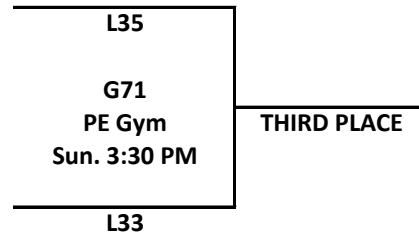

- Walz Arena
- Field House - North
- Field House - South

PE Building
PE Gym

Seward Elementary

*Elem. Gym

*NOTE: games at Elem. Gym may move to Walz Arena depending on CUNE basketball playoffs

St John's Lutheran Church & School

St. John's Gym

LOCATIONS:

Walz Human Performance Center

- Walz Arena
- Field House - North
- Field House - South

PE Building
PE Gym

Seward Elementary

***Elem. Gym**

***NOTE: games at Elem. Gym may move to Walz Arena depending on CUNE basketball playoffs**