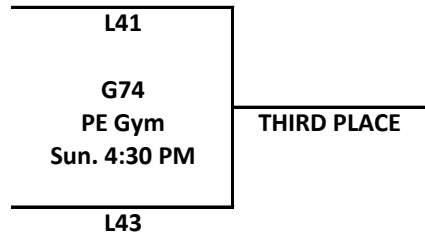

CLASS B Girls C-Club 2016

LOCATIONS:

Walz Human Performance Center

- Walz Arena
- Field House - North
- Field House - South

PE Building
PE Gym

Seward Elementary

*Elem. Gym

*NOTE: games at Elem. Gym may move to Walz Arena depending on CUNE basketball playoffs

St John's Lutheran Church & School

St. John's Gym