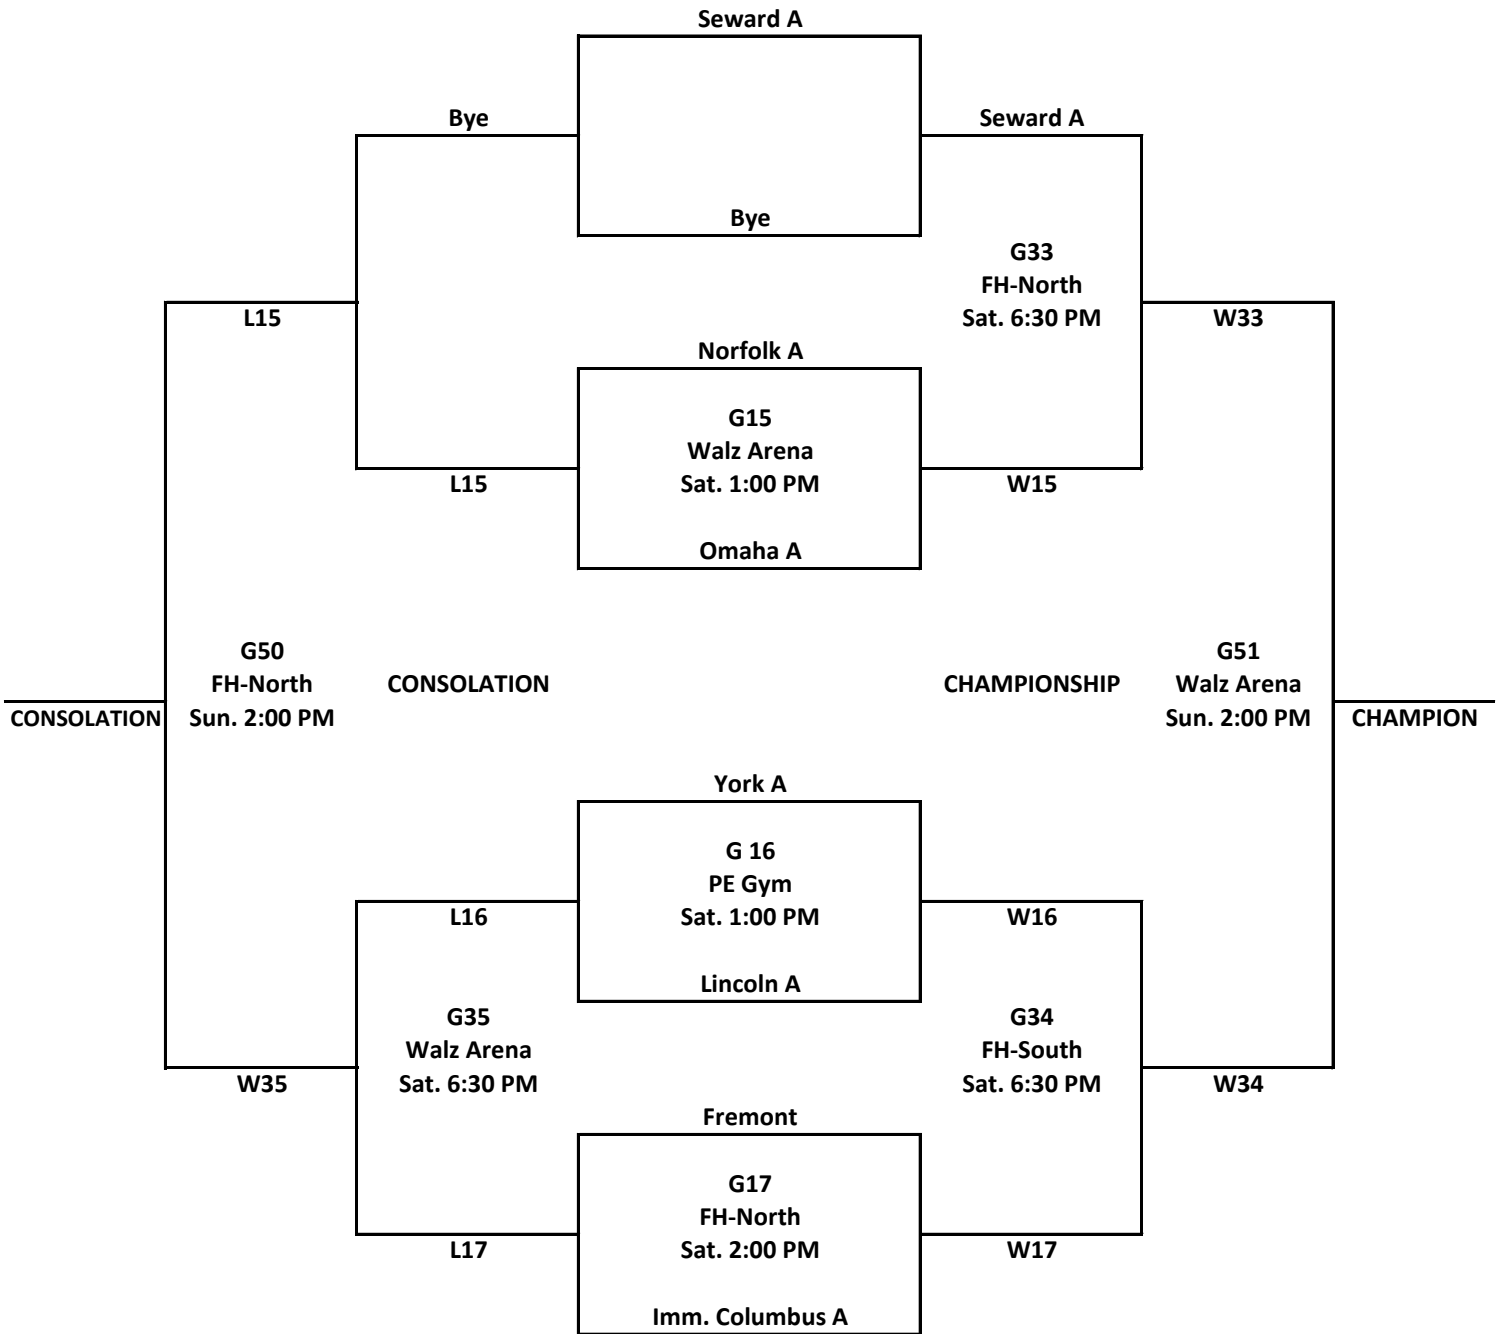

**CLASS A Girls C-Club 2015**

**LOCATIONS:**

Walz Human Performance Center  
 Walz Arena  
 Field House - North  
 Field House - South

PE Building  
 PE Gym

**CLASS B Girls C-Club 2015**

**LOCATIONS:**

Walz Human Performance Center  
 Walz Arena  
 Field House - North  
 Field House - South

PE Building  
 PE Gym

**CLASS C Girls C-Club 2015**

**LOCATIONS:**

Walz Human Performance Center  
 Walz Arena  
 Field House - North  
 Field House - South

PE Building  
 PE Gym

**CLASS D Girls C-Club 2015**

**LOCATIONS:**

Walz Human Performance Center  
Walz Arena  
Field House - North  
Field House - South

PE Building  
PE Gym