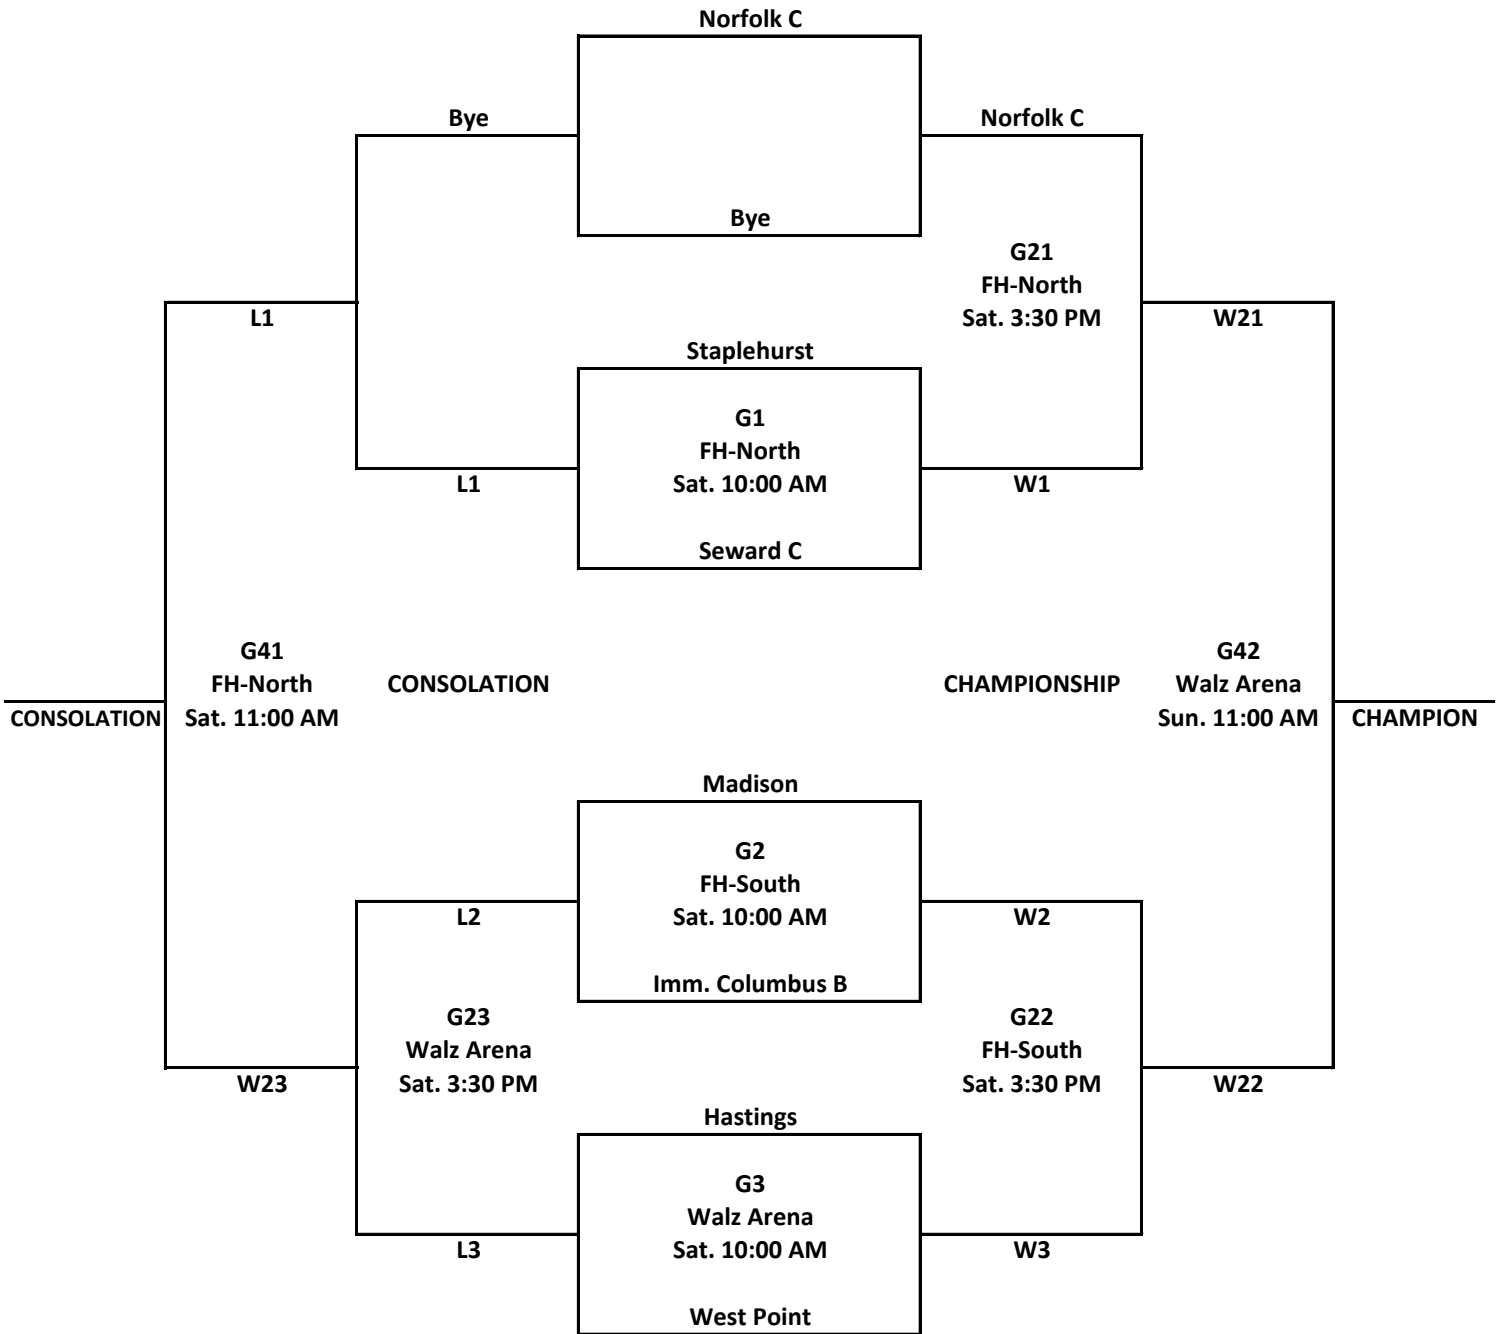

**CLASS A Girls C-Club 2015**

**LOCATIONS:**

Walz Human Performance Center  
 Walz Arena  
 Field House - North  
 Field House - South

PE Building  
 PE Gym

**CLASS B Girls C-Club 2015**

**LOCATIONS:**

Walz Human Performance Center  
 Walz Arena  
 Field House - North  
 Field House - South

PE Building  
 PE Gym

**CLASS C Girls C-Club 2015**

**LOCATIONS:**

Walz Human Performance Center  
 Walz Arena  
 Field House - North  
 Field House - South

PE Building  
 PE Gym

**CLASS D Girls C-Club 2015**

**LOCATIONS:**

Walz Human Performance Center  
Walz Arena  
Field House - North  
Field House - South

PE Building  
PE Gym