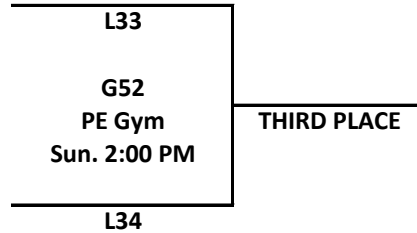

**CLASS A Girls C-Club 2015**

**LOCATIONS:**

Walz Human Performance Center  
 Walz Arena  
 Field House - North  
 Field House - South

PE Building  
 PE Gym

**CLASS B Girls C-Club 2015**

**LOCATIONS:**

Walz Human Performance Center  
 Walz Arena  
 Field House - North  
 Field House - South

PE Building  
 PE Gym

**CLASS C Girls C-Club 2015**

**LOCATIONS:**

Walz Human Performance Center  
 Walz Arena  
 Field House - North  
 Field House - South

PE Building  
 PE Gym

**CLASS D Girls C-Club 2015**