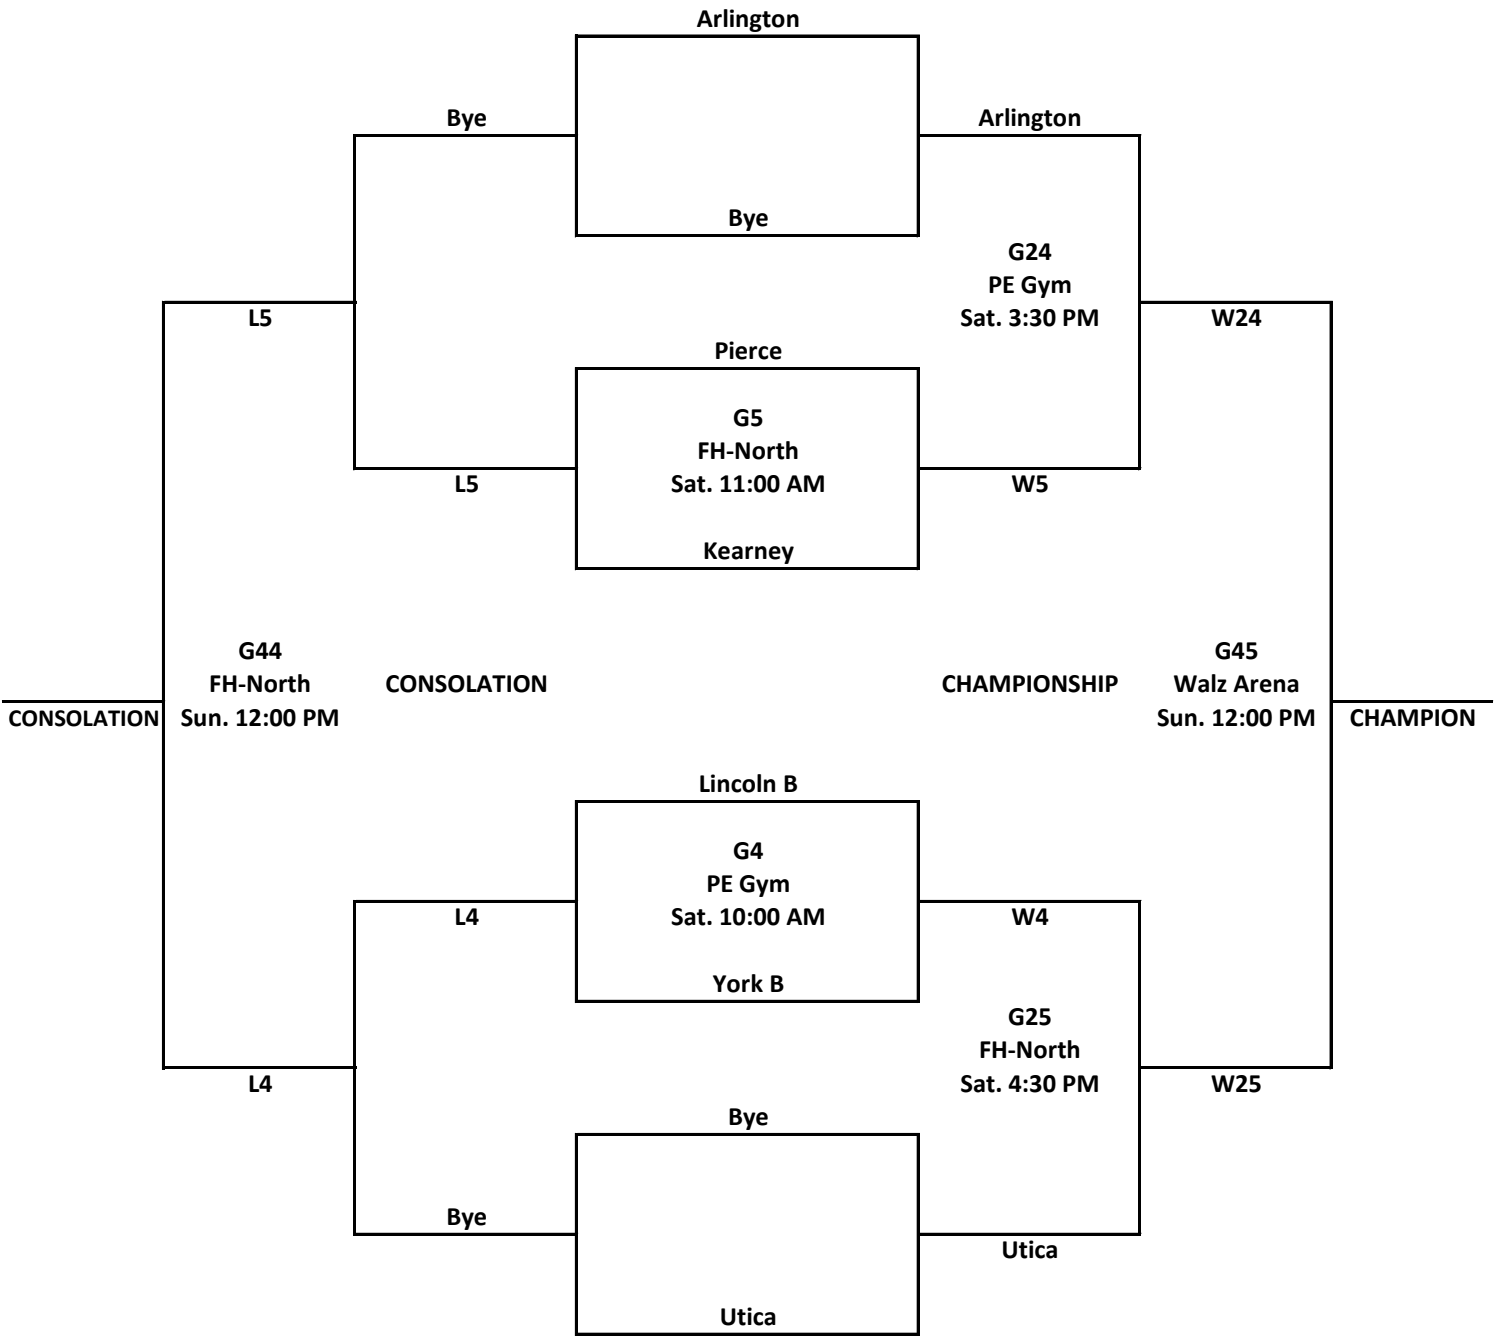

**CLASS A Girls C-Club 2015**

**LOCATIONS:**

Walz Human Performance Center  
 Walz Arena  
 Field House - North  
 Field House - South

PE Building  
 PE Gym

**CLASS B Girls C-Club 2015**

**LOCATIONS:**

Walz Human Performance Center  
 Walz Arena  
 Field House - North  
 Field House - South

PE Building  
 PE Gym

**CLASS C Girls C-Club 2015**

**LOCATIONS:**

Walz Human Performance Center  
 Walz Arena  
 Field House - North  
 Field House - South

PE Building  
 PE Gym

**CLASS D Girls C-Club 2015**

**LOCATIONS:**

Walz Human Performance Center  
Walz Arena  
Field House - North  
Field House - South

PE Building  
PE Gym