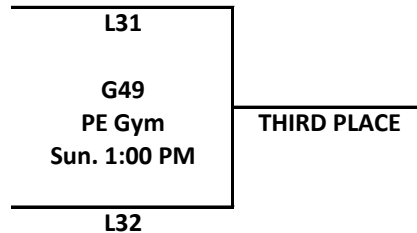

**CLASS A Girls C-Club 2015**

**LOCATIONS:**

Walz Human Performance Center  
 Walz Arena  
 Field House - North  
 Field House - South

PE Building  
 PE Gym

**CLASS B Girls C-Club 2015**

**LOCATIONS:**

Walz Human Performance Center  
 Walz Arena  
 Field House - North  
 Field House - South

PE Building  
 PE Gym

**CLASS C Girls C-Club 2015**

**LOCATIONS:**

Walz Human Performance Center  
 Walz Arena  
 Field House - North  
 Field House - South

PE Building  
 PE Gym

**CLASS D Girls C-Club 2015**