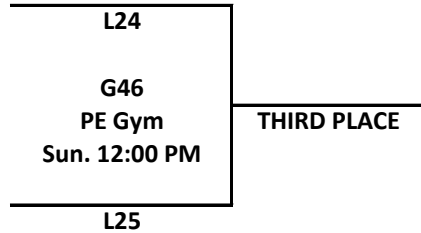

**CLASS A Girls C-Club 2015**

**LOCATIONS:**

Walz Human Performance Center  
 Walz Arena  
 Field House - North  
 Field House - South

PE Building  
 PE Gym

**CLASS B Girls C-Club 2015**

**LOCATIONS:**

Walz Human Performance Center  
 Walz Arena  
 Field House - North  
 Field House - South

PE Building  
 PE Gym

**CLASS C Girls C-Club 2015**

**LOCATIONS:**

Walz Human Performance Center  
 Walz Arena  
 Field House - North  
 Field House - South

PE Building  
 PE Gym

**CLASS D Girls C-Club 2015**