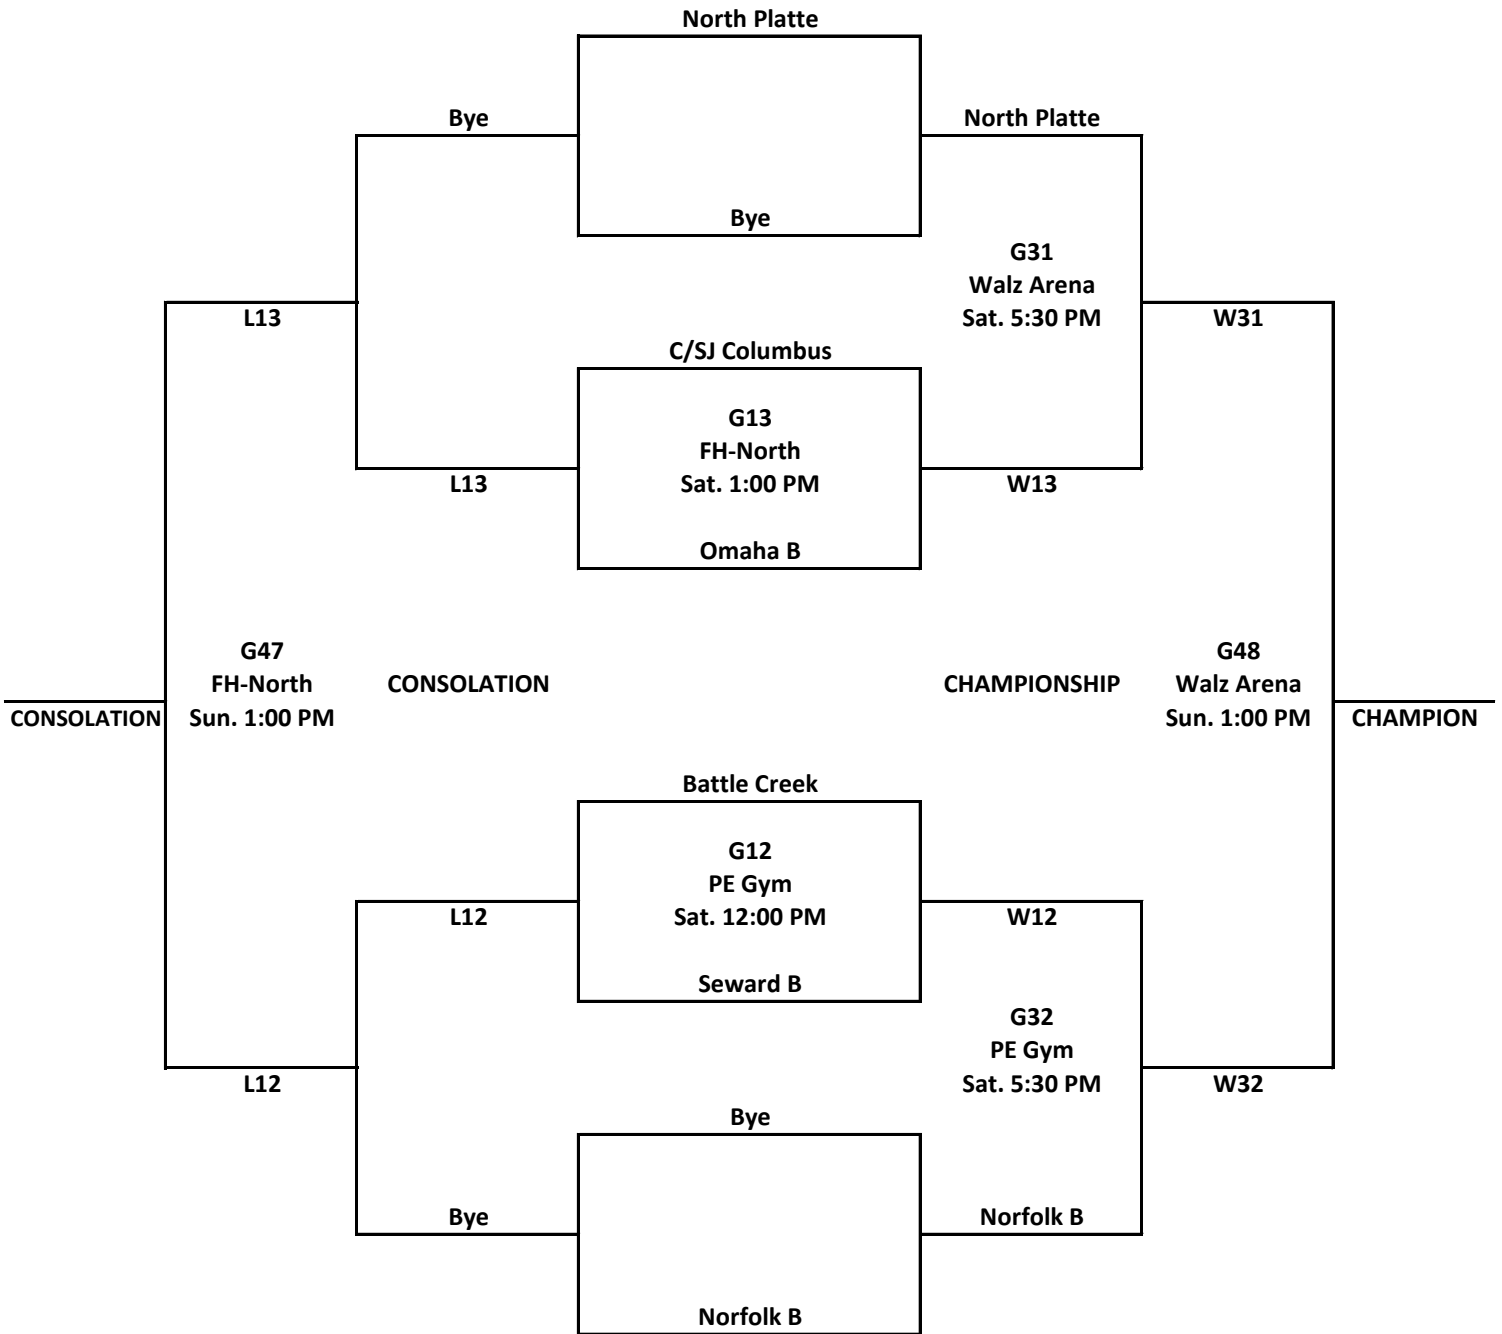

**CLASS A Girls C-Club 2015**

**LOCATIONS:**

Walz Human Performance Center  
 Walz Arena  
 Field House - North  
 Field House - South

PE Building  
 PE Gym

**CLASS B Girls C-Club 2015**

**LOCATIONS:**

Walz Human Performance Center  
 Walz Arena  
 Field House - North  
 Field House - South

PE Building  
 PE Gym

**CLASS C Girls C-Club 2015**

**LOCATIONS:**

Walz Human Performance Center  
 Walz Arena  
 Field House - North  
 Field House - South

PE Building  
 PE Gym

**CLASS D Girls C-Club 2015**

**LOCATIONS:**

Walz Human Performance Center  
Walz Arena  
Field House - North  
Field House - South

PE Building  
PE Gym