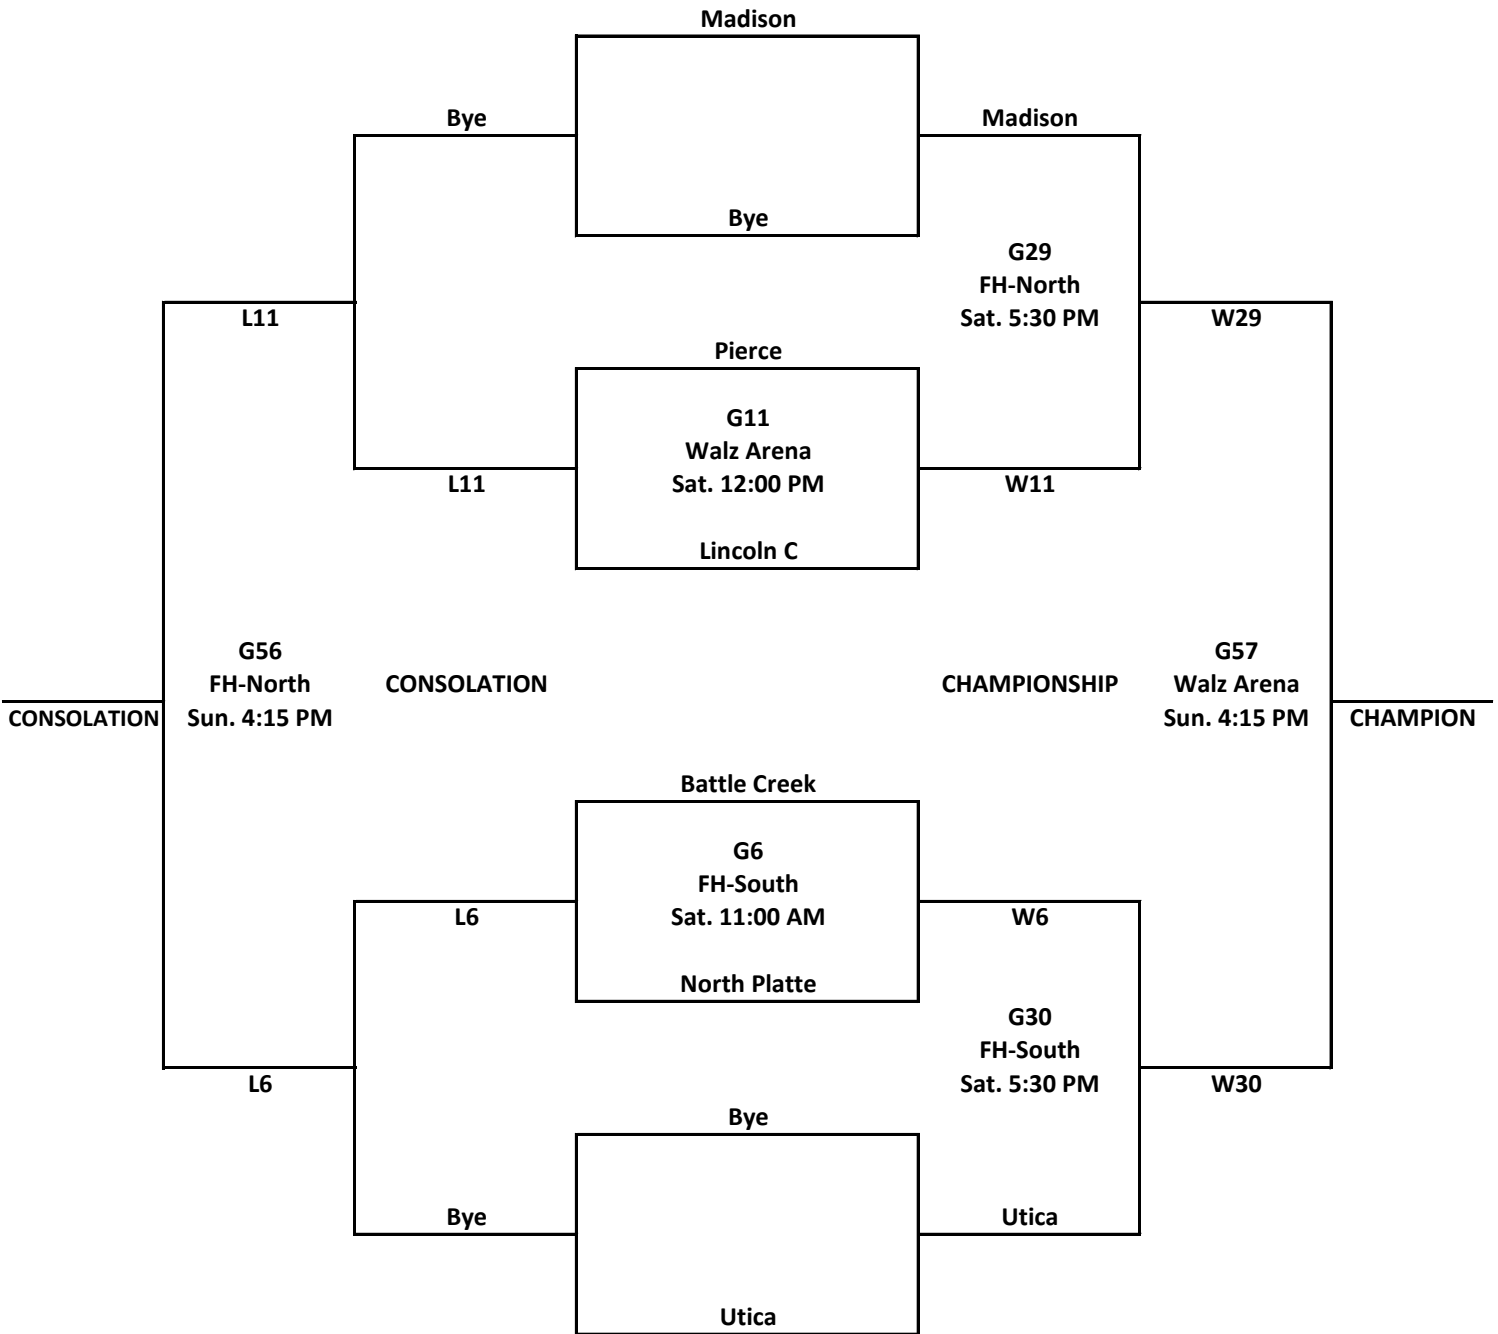

CLASS A Boys C-Club 2015

LOCATIONS:

Walz Human Performance Center
Walz Arena
Field House - North
Field House - South

PE Building
PE Gym

CLASS C Boys C-Club 2015

LOCATIONS:

Walz Human Performance Center
 Walz Arena
 Field House - North
 Field House - South

PE Building
 PE Gym

CLASS D Boys C-Club 2015

LOCATIONS:

Walz Human Performance Center
 Walz Arena
 Field House - North
 Field House - South

PE Building
 PE Gym