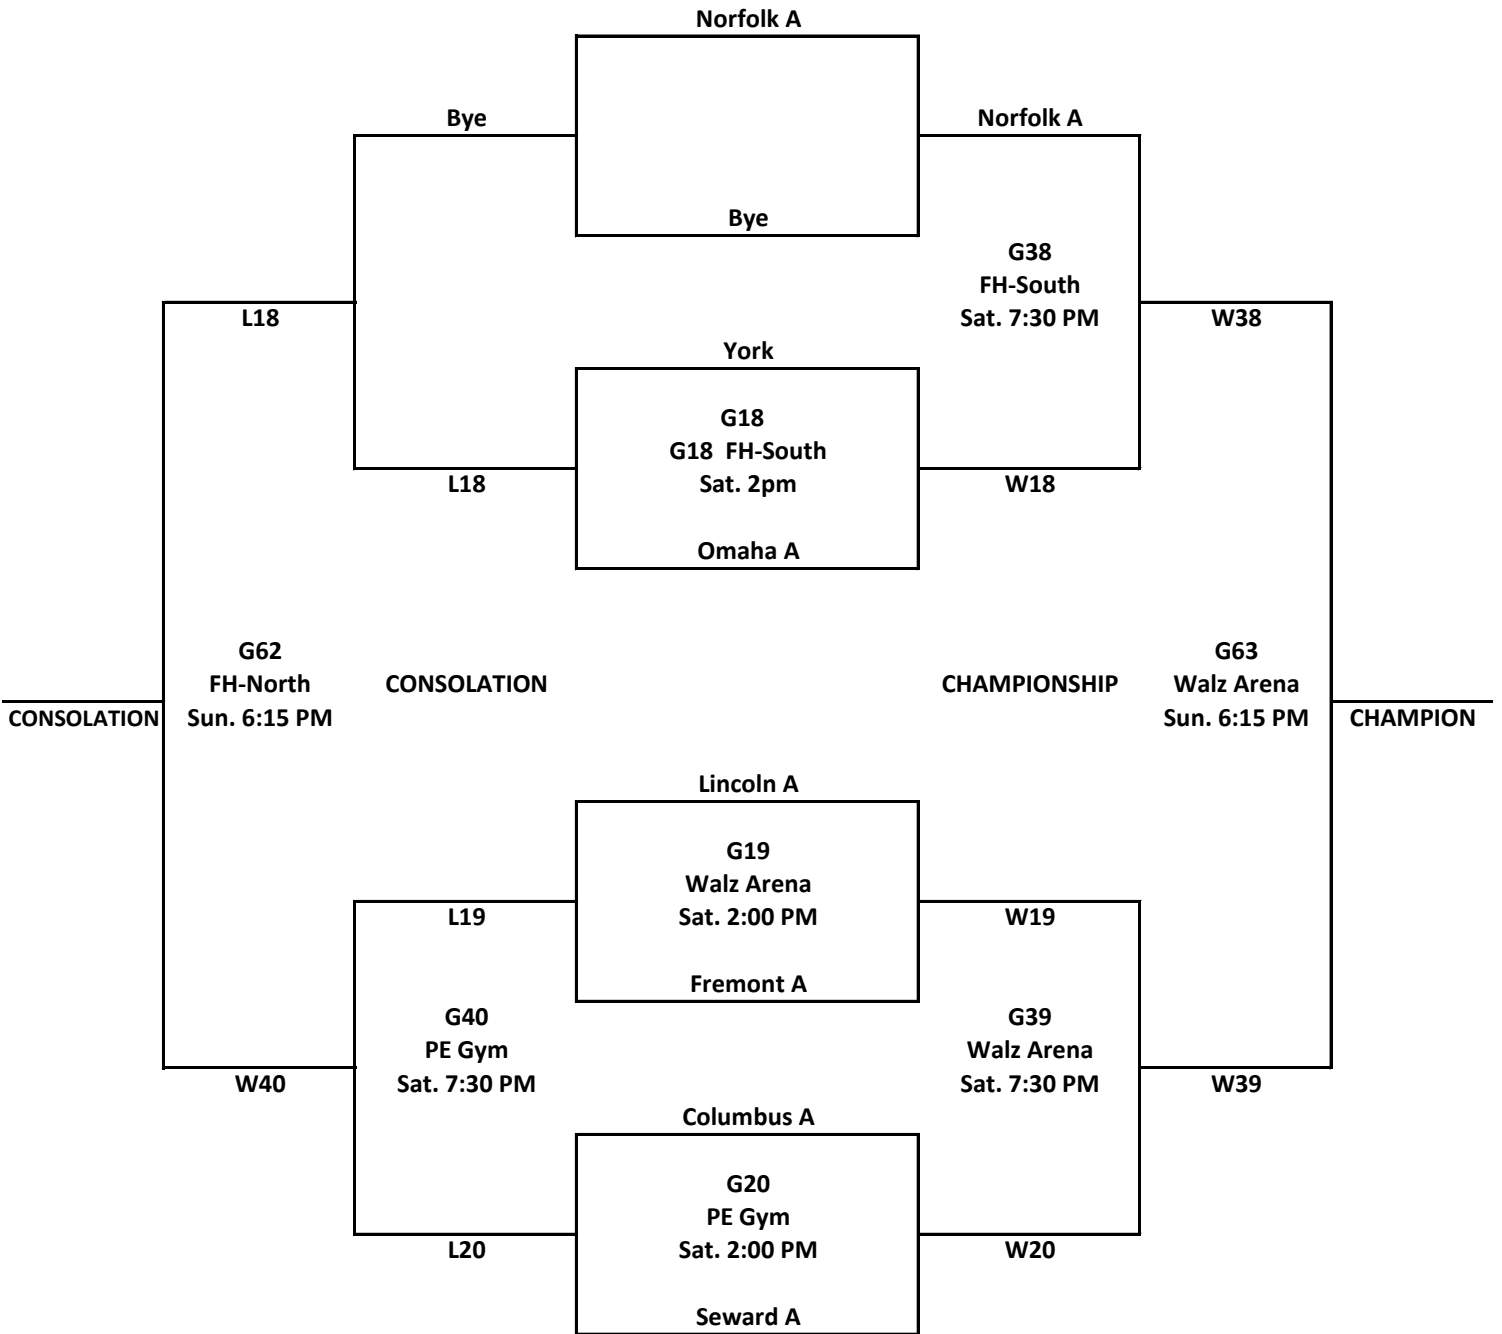

CLASS A Boys C-Club 2015

LOCATIONS:

Walz Human Performance Center
Walz Arena
Field House - North
Field House - South

PE Building
PE Gym

CLASS C Boys C-Club 2015

LOCATIONS:

Walz Human Performance Center
 Walz Arena
 Field House - North
 Field House - South

PE Building
 PE Gym

CLASS D Boys C-Club 2015

LOCATIONS:

Walz Human Performance Center
 Walz Arena
 Field House - North
 Field House - South

PE Building
 PE Gym