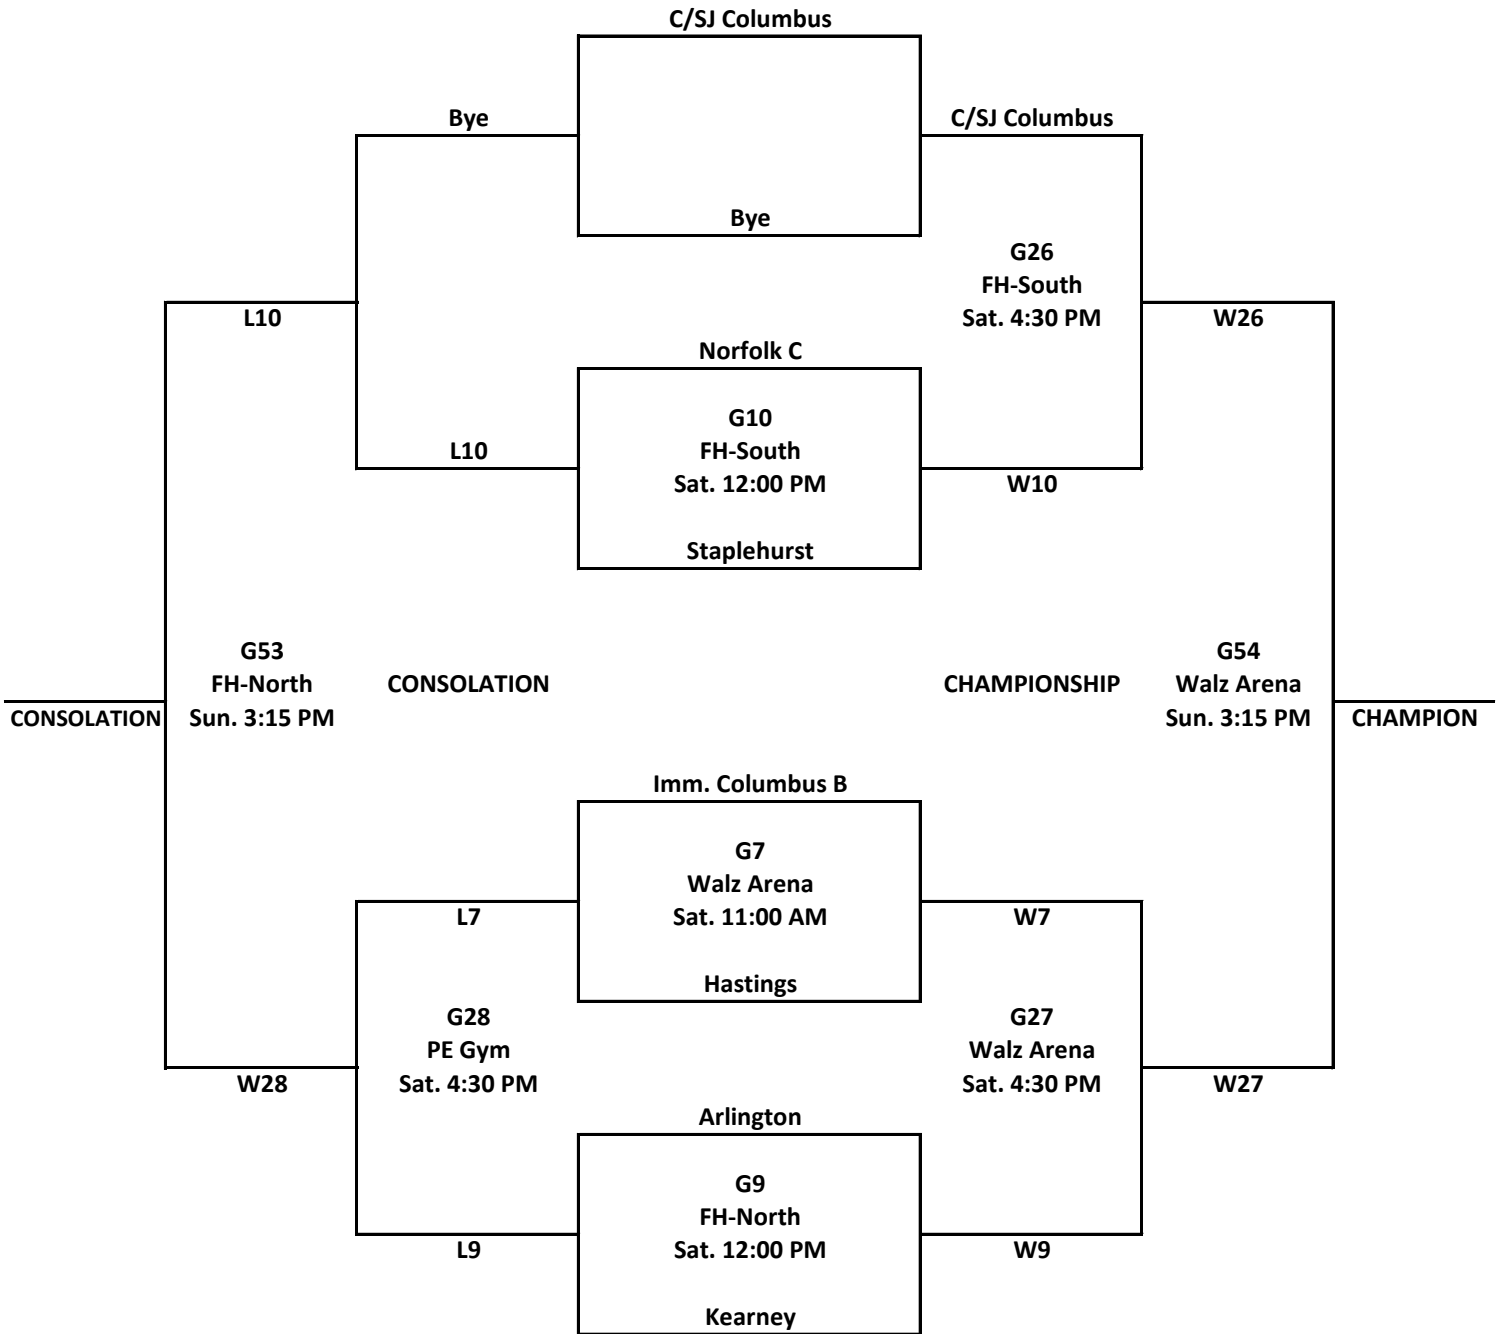

CLASS A Boys C-Club 2015

LOCATIONS:

Walz Human Performance Center
Walz Arena
Field House - North
Field House - South

PE Building
PE Gym

CLASS C Boys C-Club 2015

LOCATIONS:

Walz Human Performance Center
 Walz Arena
 Field House - North
 Field House - South

PE Building
 PE Gym

CLASS D Boys C-Club 2015

LOCATIONS:

Walz Human Performance Center
 Walz Arena
 Field House - North
 Field House - South

PE Building
 PE Gym